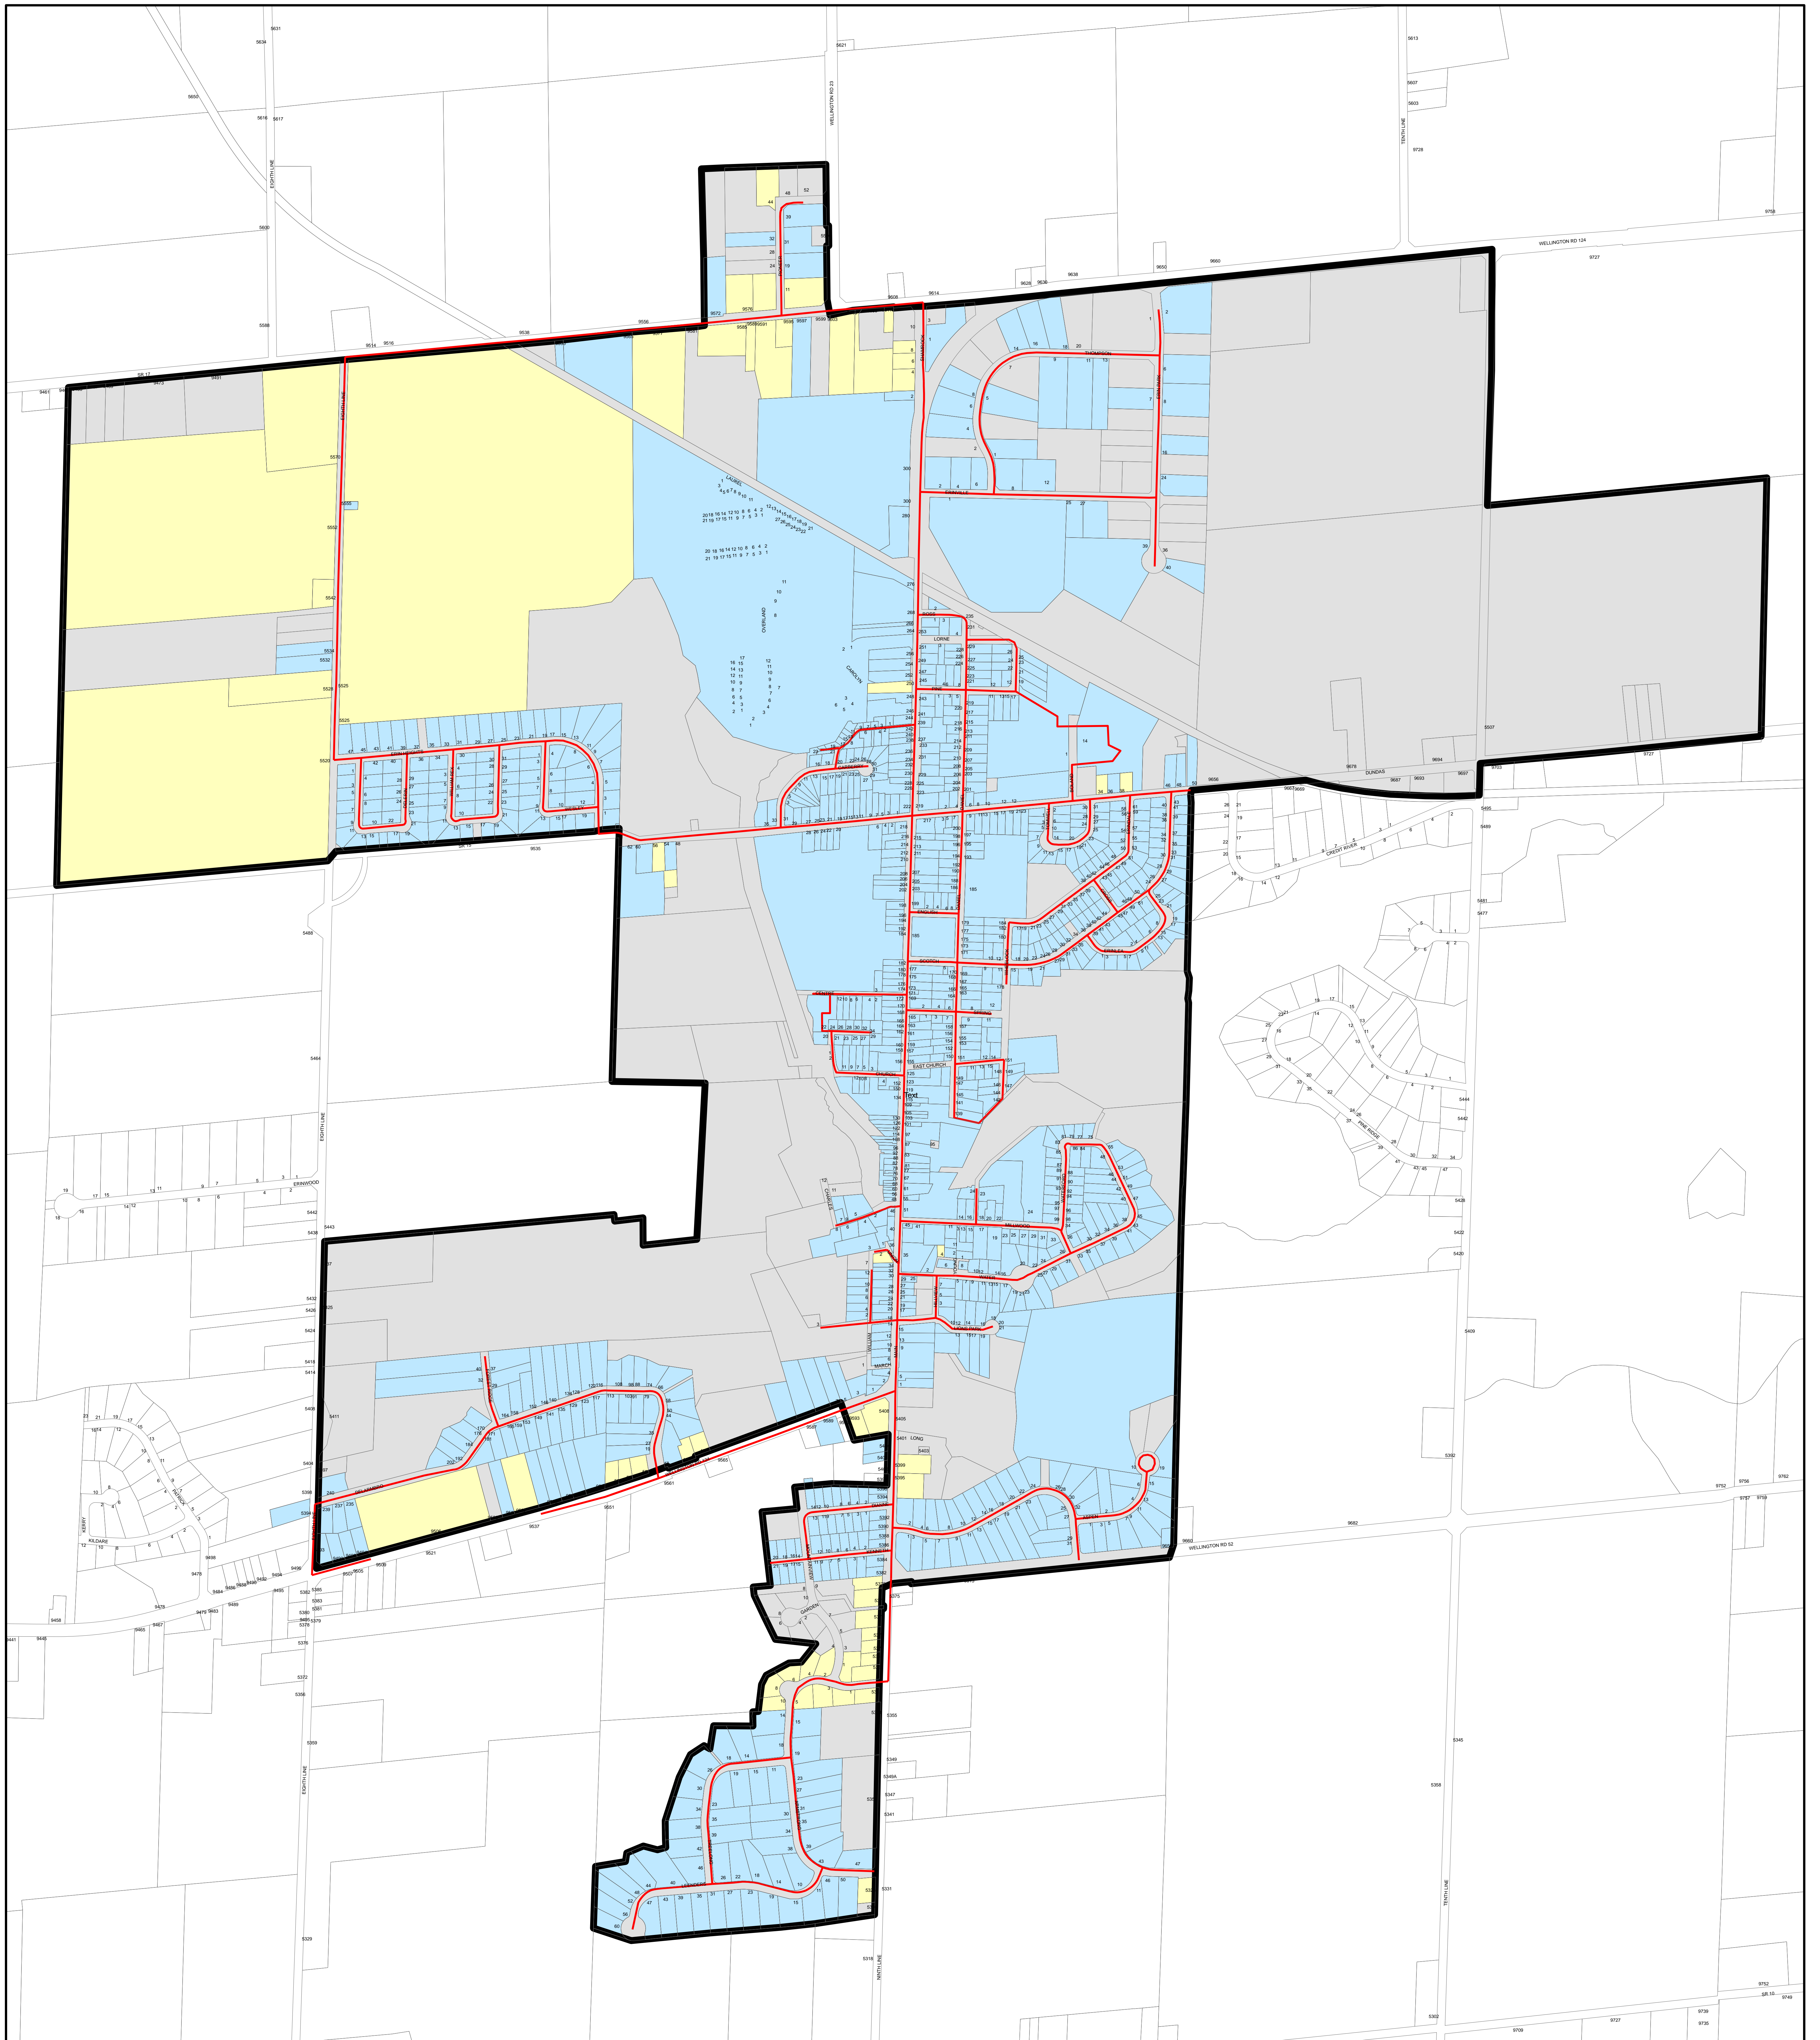

# Village of Erin

## Legend

-  Erin\_Water\_Main
-  56 Buildings within Urban Boundary not serviced by municipal water
-  On Municipal Water
-  Urban Boundary

This is not survey data. All rights reserved.  
May not be reproduced without permission.