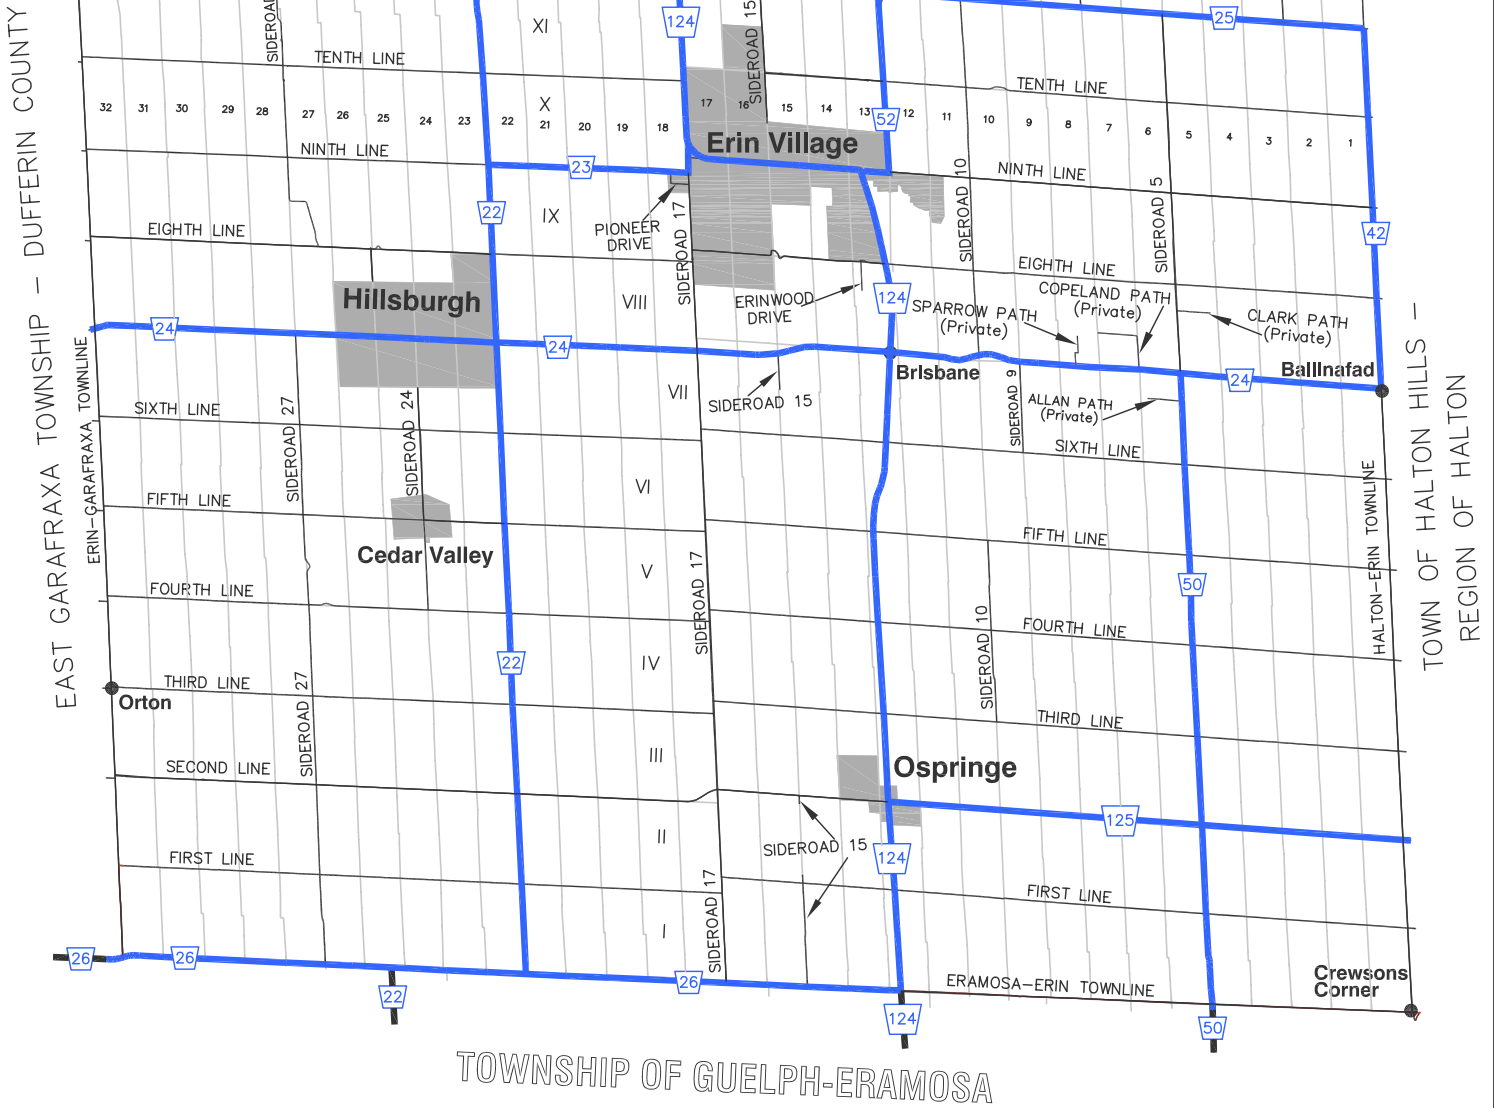

# Town of Erin Official Plan

## Road Plan

### Schedule C

TOWN OF CALEDON – REGION OF PEEL

 - **County Road**

 - **Local Road**

Scale: