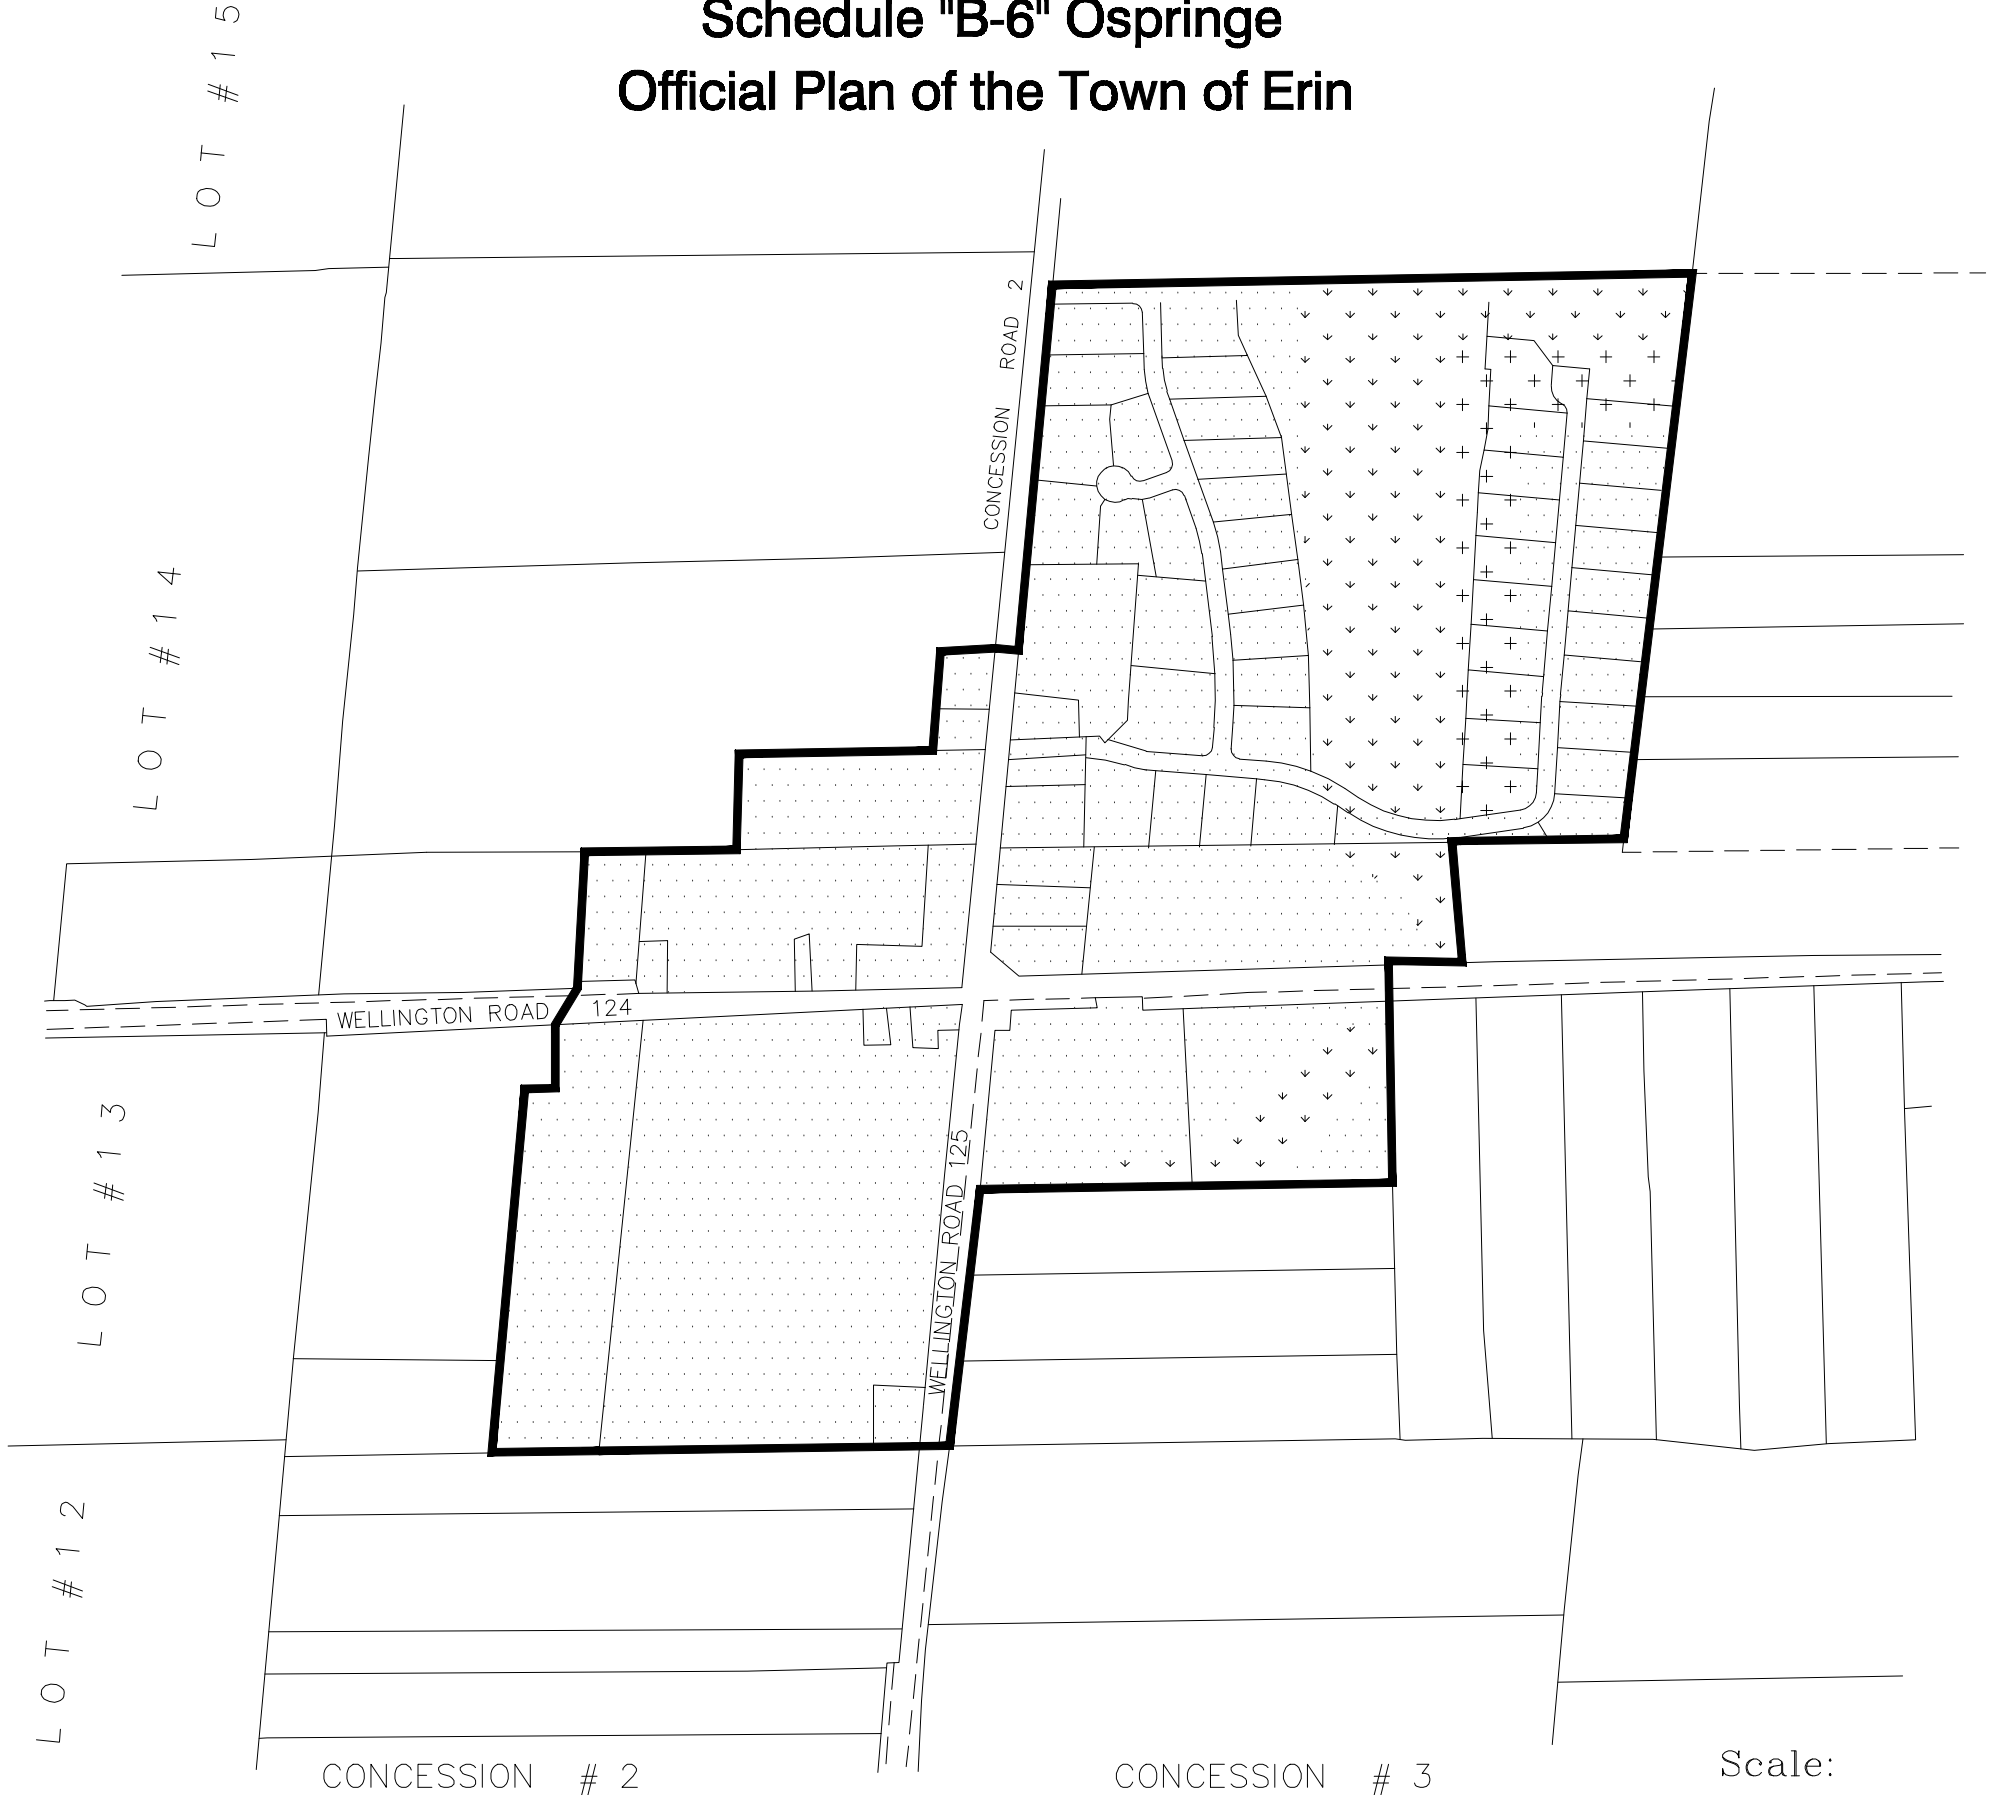

Schedule "B-6" Ospringe Official Plan of the Town of Erin

 - Hamlet Area  - Core Greenlands  - Recreational