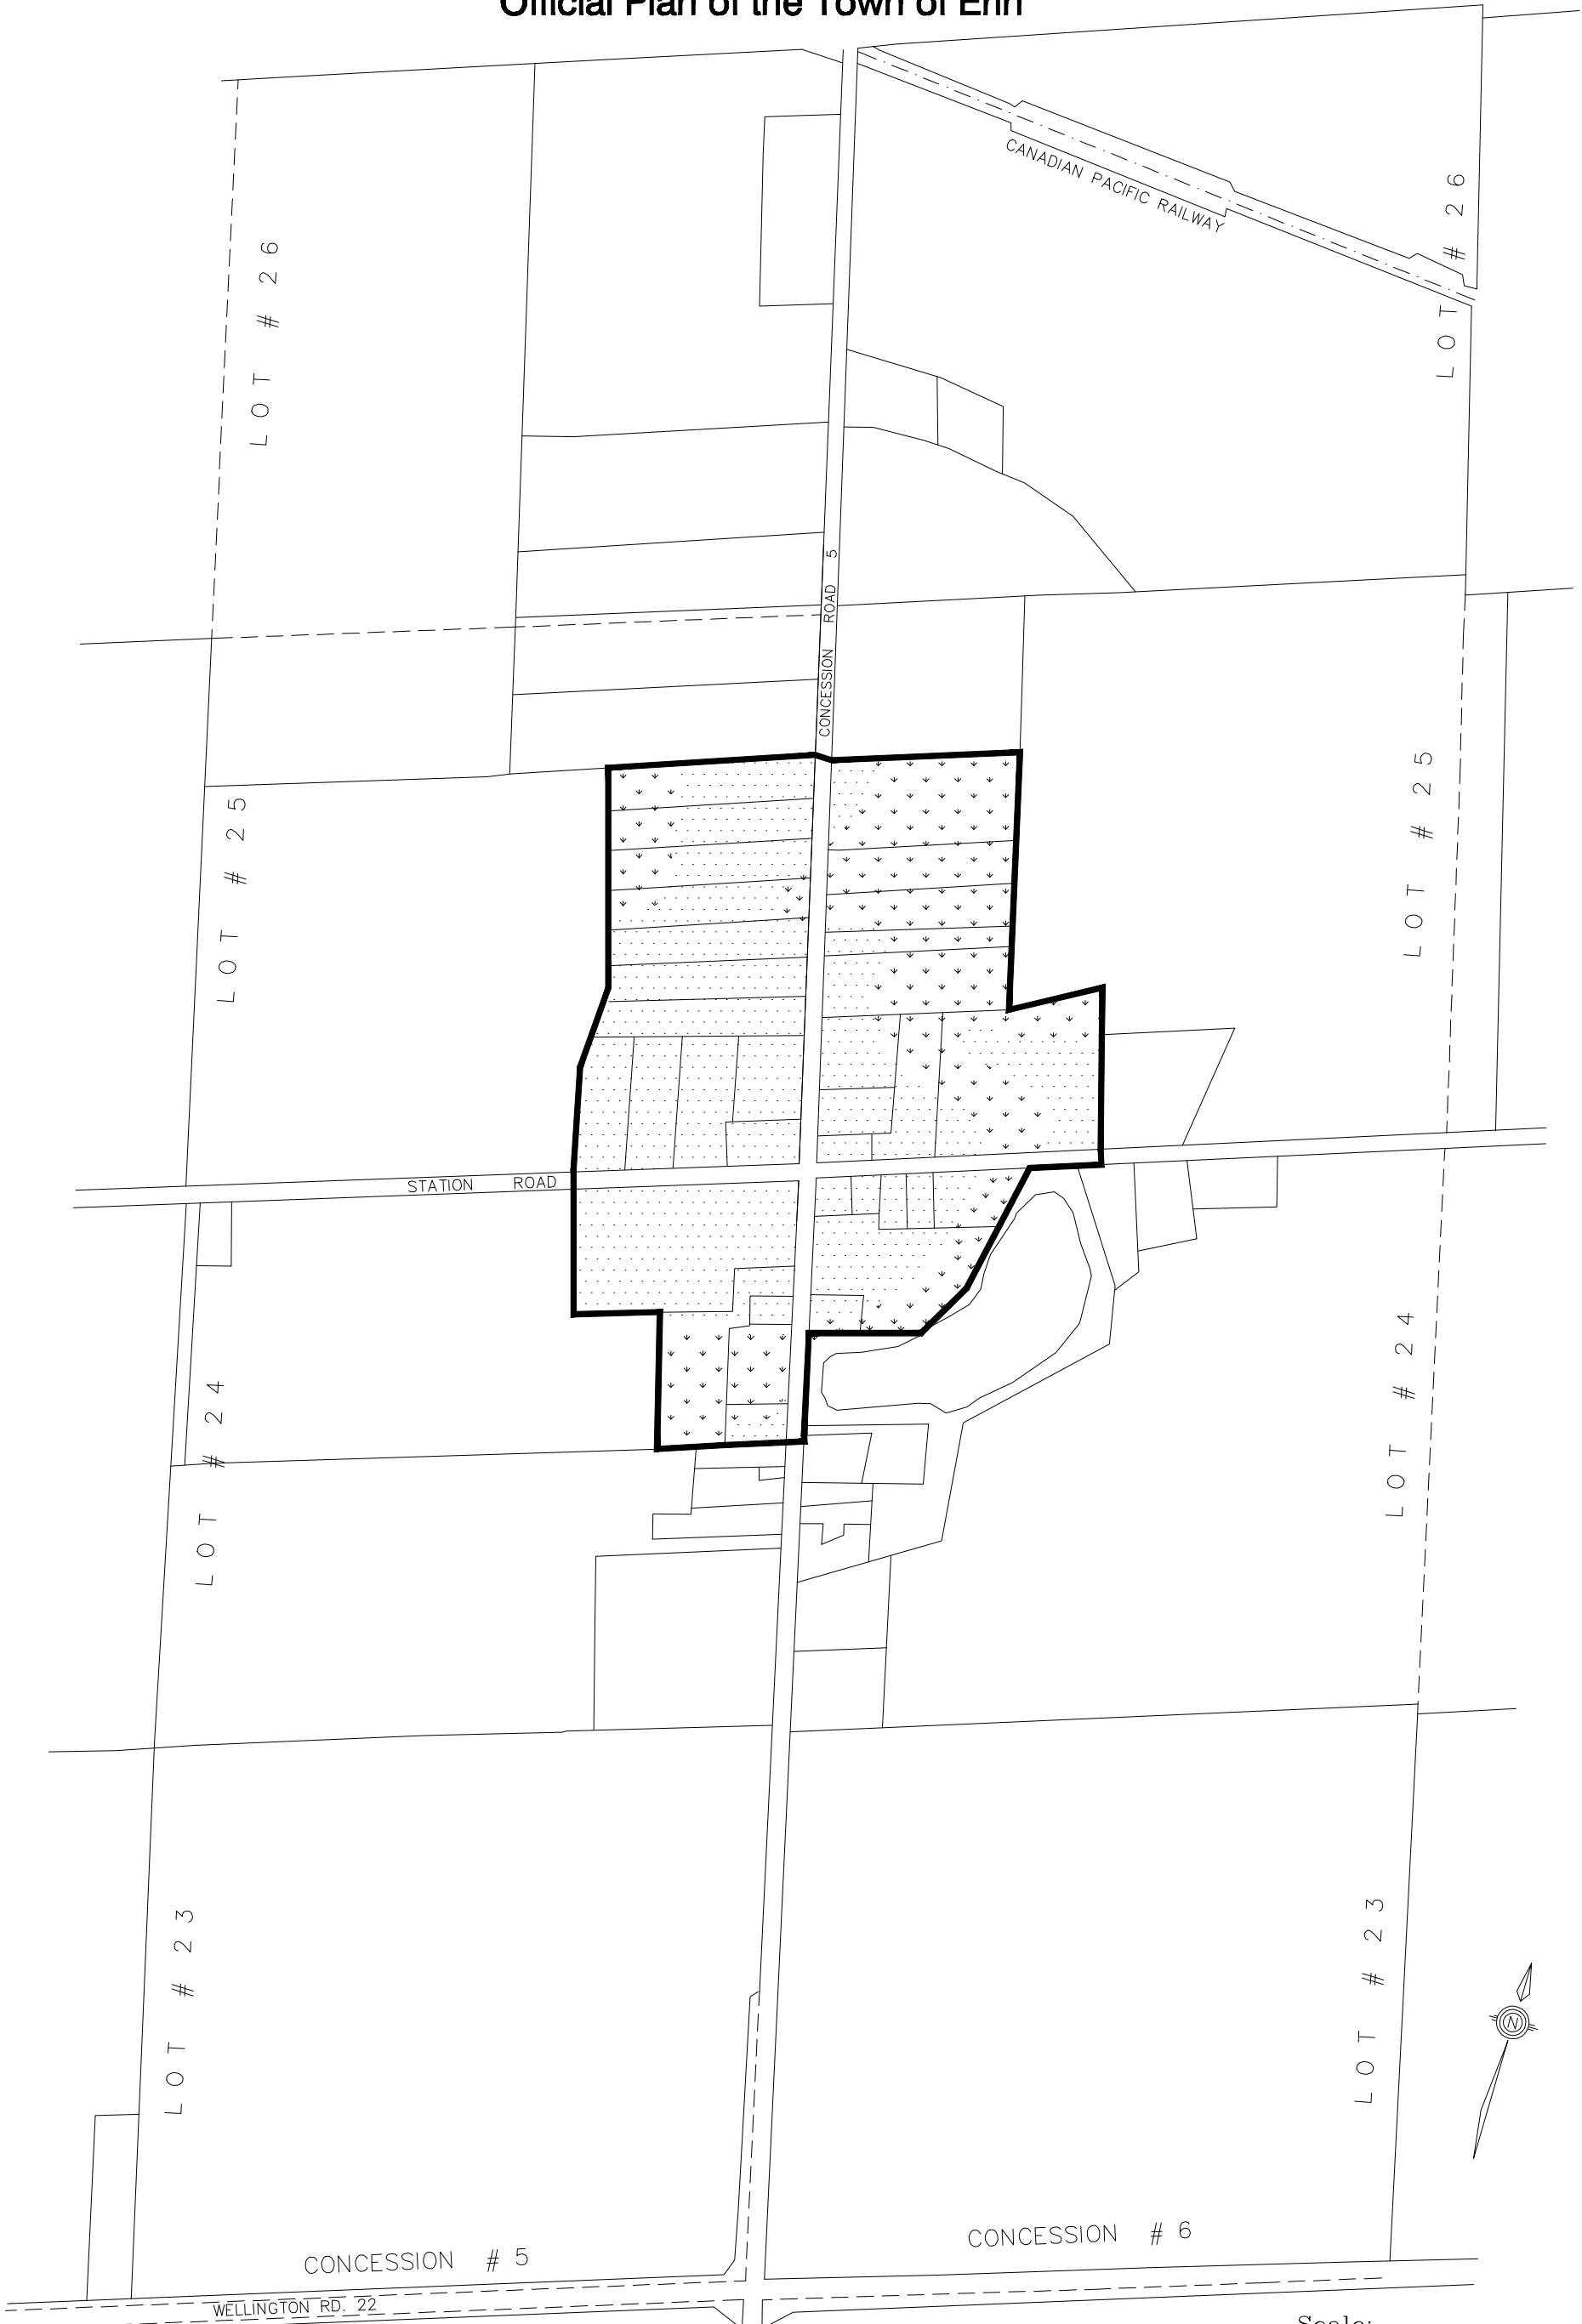

Schedule "B-3" Cedar Valley Official Plan of the Town of Erin

 - Hamlet Area

 - Core Greenlands

Scale: 0 100 300 700 1300 FEET