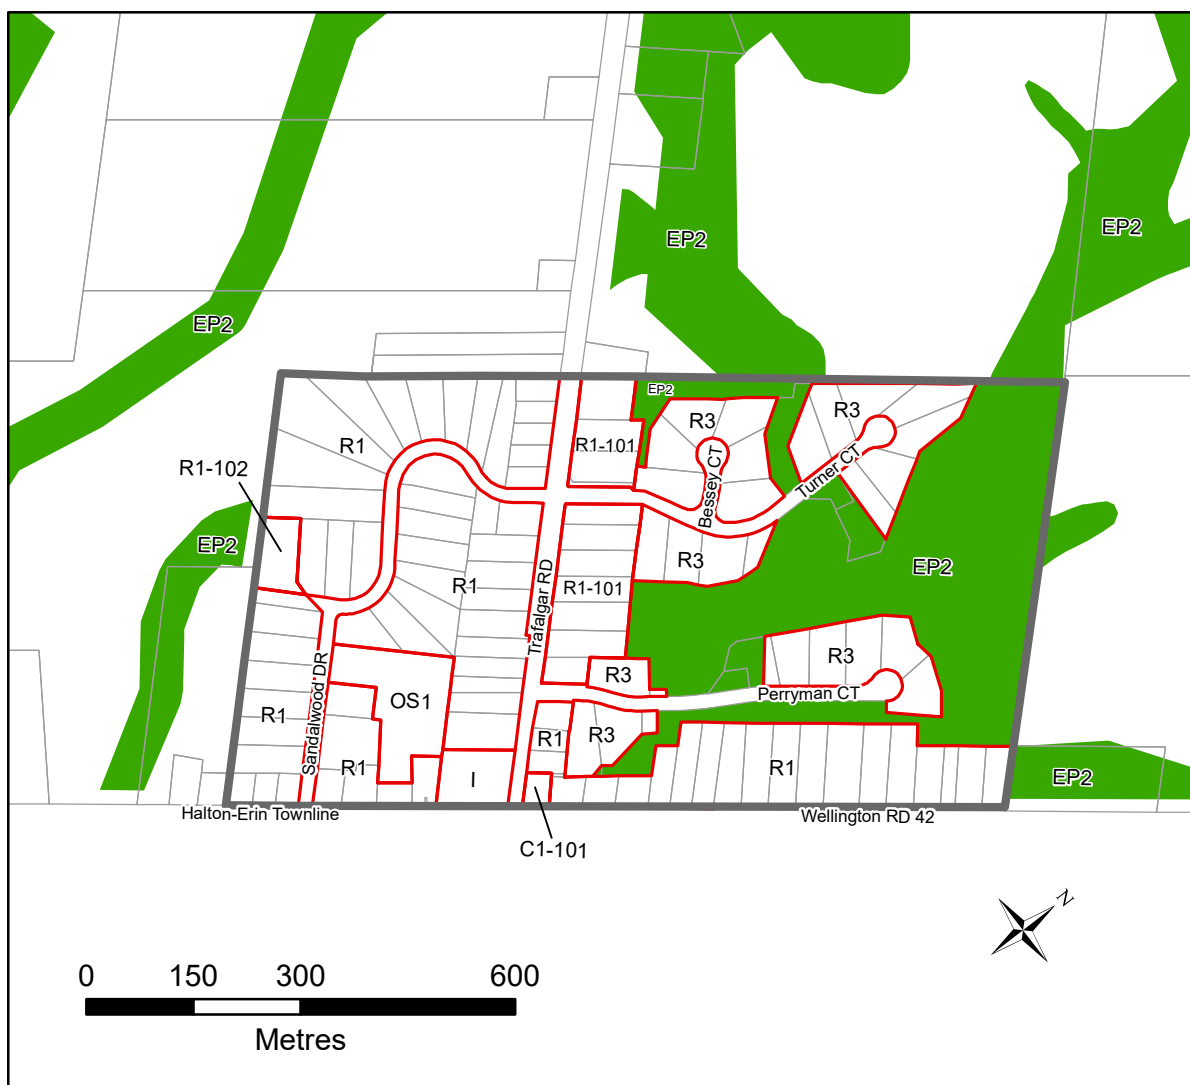

Ballinafad

Schedule F1

Brisbane

Schedule F2

Legend

- Zones
- EP2

Schedule "F"

Town of Erin

By-law No. 07-67

Notes:

1. All Lands are within Agriculture (A) Zone unless otherwise specified.
2. Lands shown in a green solid colour are within the Rural Environmental Protection (EP2) Zone.