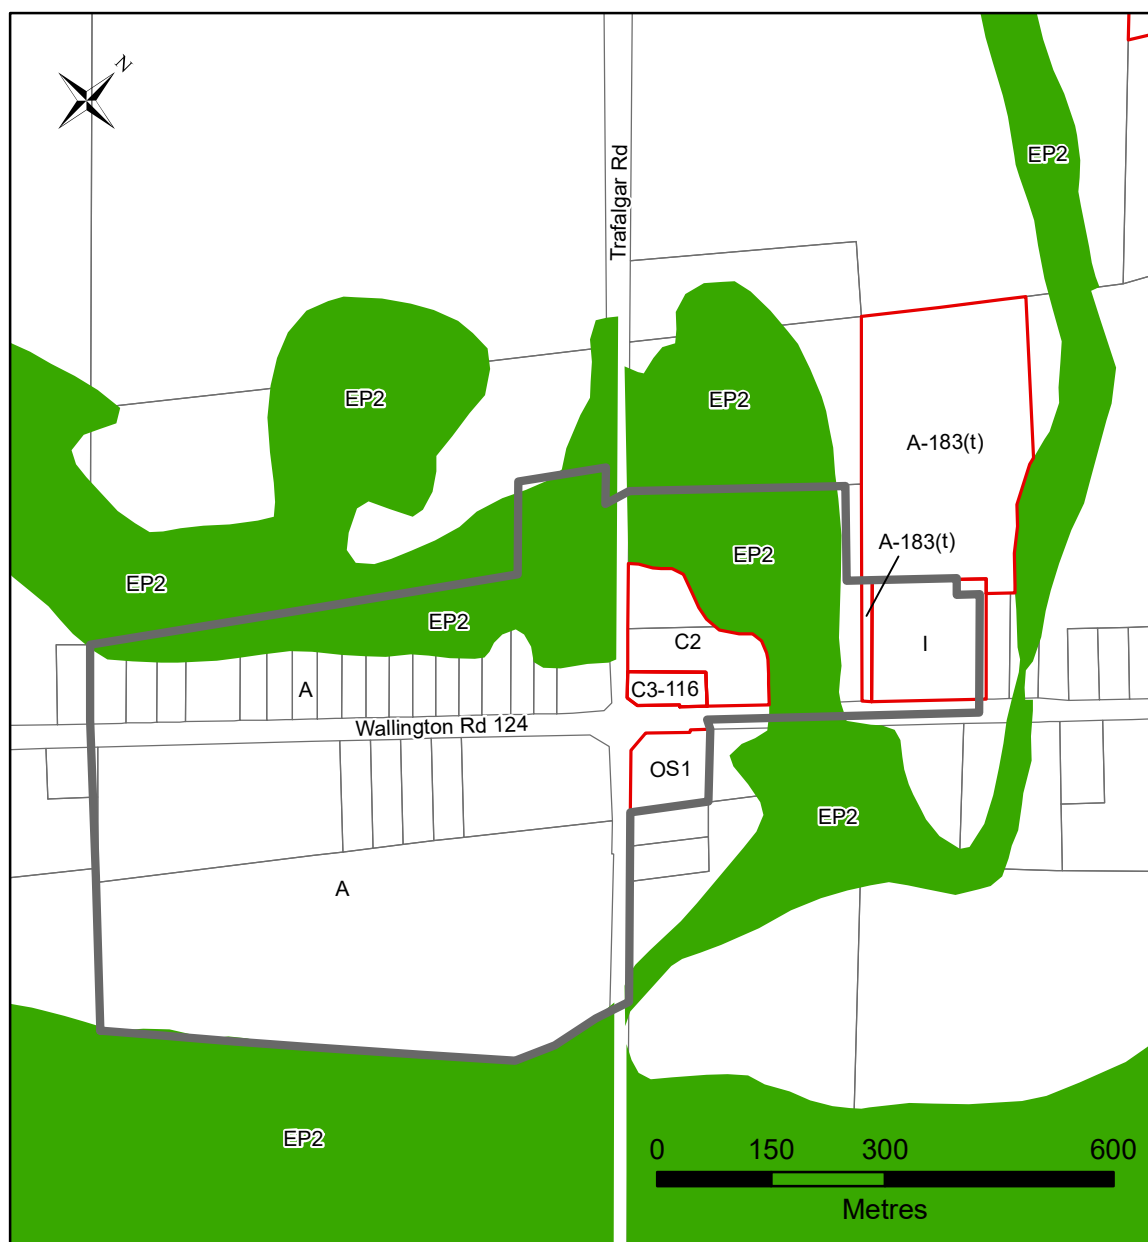

Ballinafad

Schedule F1

Brisbane

Schedule F2

Legend

- Zones
- EP2

Schedule "F"

Town of Erin

By-law No. 07-67

Notes:

1. All Lands are within Agriculture (A) Zone unless otherwise specified.
2. Lands shown in a green solid colour are within the Rural Environmental Protection (EP2) Zone.