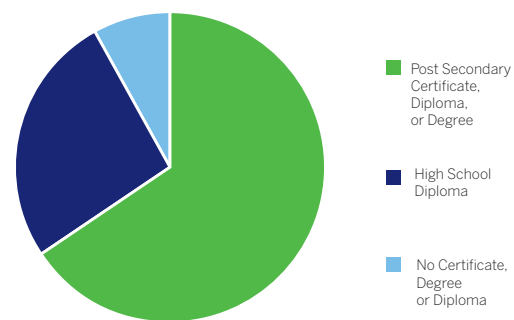

EMPLOYMENT

EMPLOYMENT BY OCCUPATION

Trades & Transport	18.4%
Sales & Service	18.2%
Business & Finance	16.5%
Management	16.0%
Education, Law & Government	9.8%
Sciences	5.0%
Health	4.9%
Natural Resources	4.3%
Manufacturing	4.2%
Art & Sports	2.7%

Industry of Employment	Erin	Ontario
Manufacturing	12%	10%
Retail	11%	11%
Construction	9%	7%
Professional Services	8%	8%
Health Care	7%	11%
Transportation	7%	5%
Education	6%	7%
Wholesale	6%	4%

$107,000 Median after-tax income of households in Erin

LARGEST EMPLOYERS (FT/PT)

Employer	# of Employees
Pintar Manufacturing	103
East Wellington Family Health	50
Erin District High School	48
Town of Erin	42 / 19
Erin Refrigeration & Air Conditioning	40
Angelstone Farm Inc	40 / 150
Denny's Bus Lines	20 / 140

LANGUAGES SPOKEN AT HOME

Language	# of People
English	11,740
Polish	160
Punjabi	160
French	145
Portuguese	145
Spanish	70
Croatian	50
Hindi	50

EDUCATION

91,822 Occupied Private dwellings in the County of Wellington

CONTACT

www.erin.ca

Town of Erin @TownofErin townoferin

Town Hall

5684 Trafalgar Road, Hillsburgh
Economic Development Officer: Robyn Mulder
phone: 519-855-4407 (ext 241)
email: robyn.mulder@erin.ca