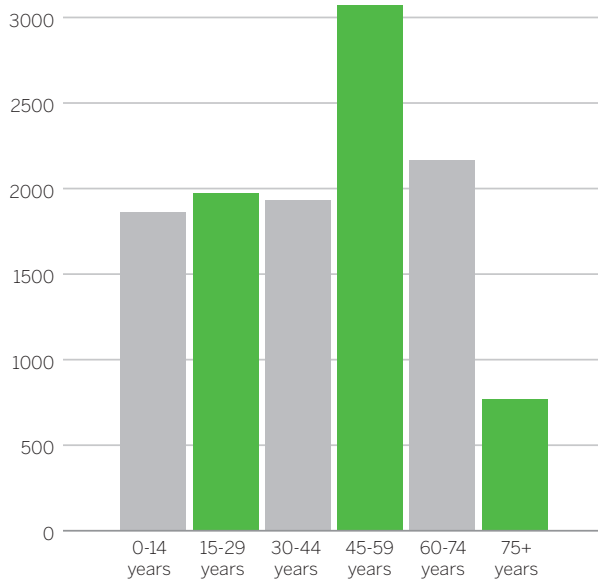

# POPULATION

## Age Distribution

Average age of Population **43**

% of Population aged 15+ **85%**

Population Density per km<sup>2</sup> **40.1**

Land Area km<sup>2</sup> **298.81**

## Population

2016  
**11,439**  
2021  
**11,981**

**76<sup>th</sup>** on the MoneySense list of *Canada's Best Places to Live*

Average people per household **2.8**

Married/Common-law couples **3,285**

With no children at home **1,560**