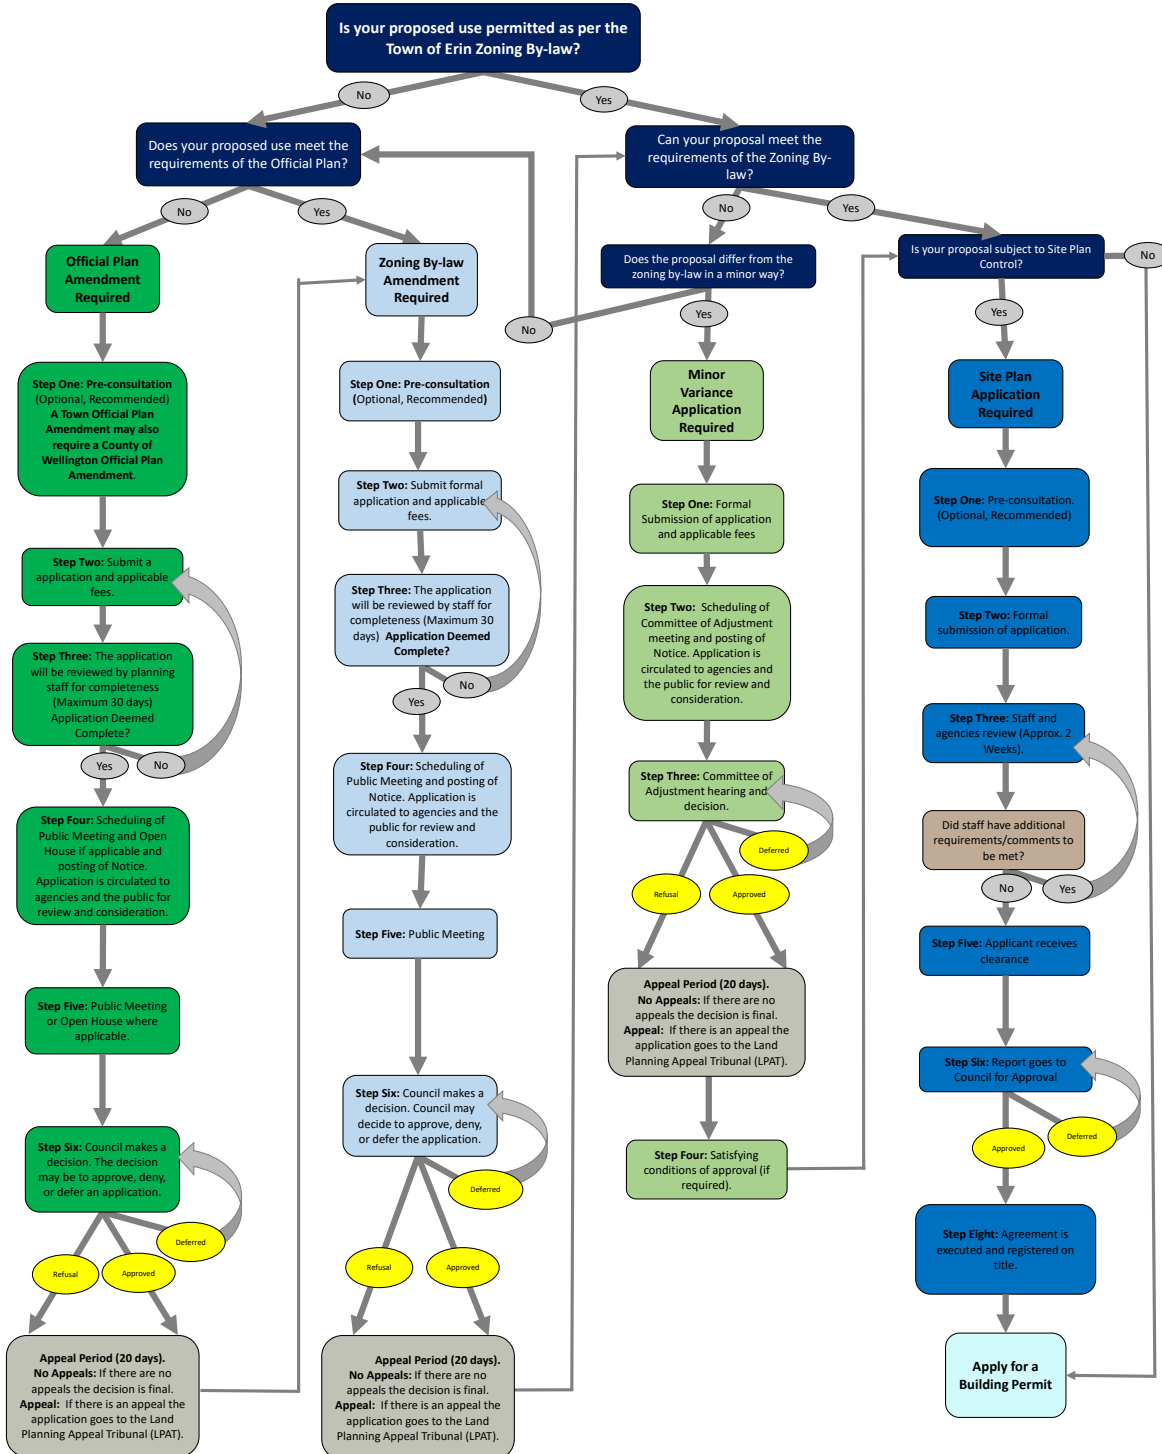

Town of Erin Development Processes

This schematic is a guide to the development processes within the Town of Erin. It provides information in a step-by-step format for planning applications including Official Plan Amendments, Zoning By-law Amendments, Minor Variances and Site Plan Control.

*Please note Official Plan Amendments may run concurrently with a Zoning By-law Amendment