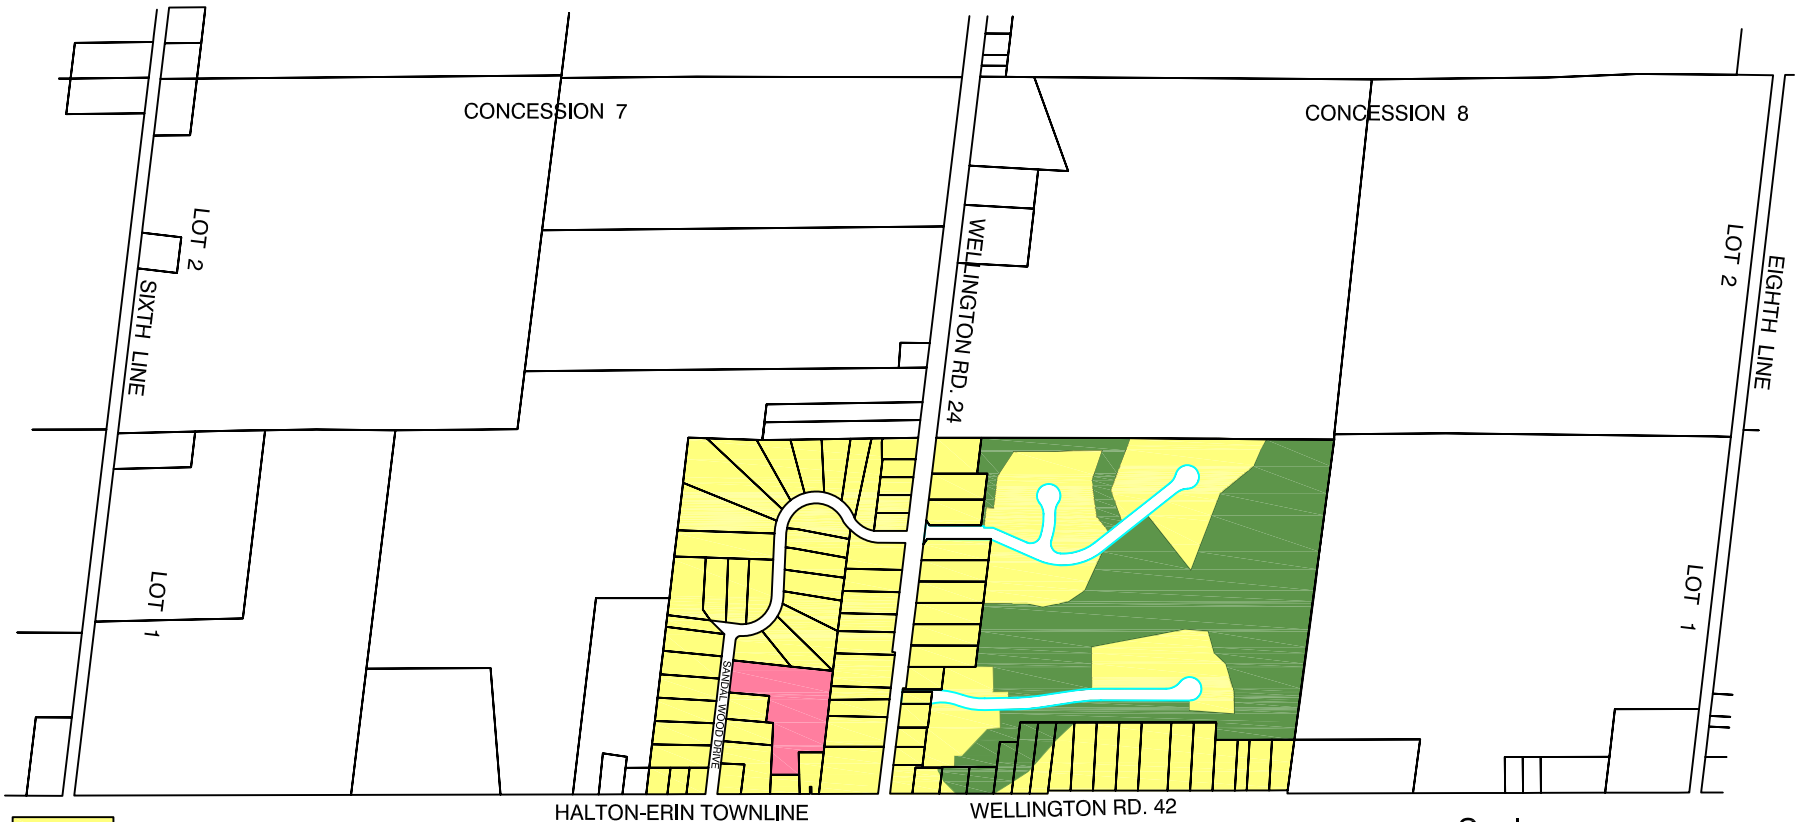

# Schedule "B-1" Ballinafad

## Official Plan of the Town of Erin

-  - HAMLET AREA
-  - CORE GREENLANDS
-  - RECREATIONAL

HALTON-ERIN TOWNLINE      WELLINGTON RD. 42

Scale:

Town of Halton Hills-  
Regional Municipality of Halton

Modified August 22, 2006