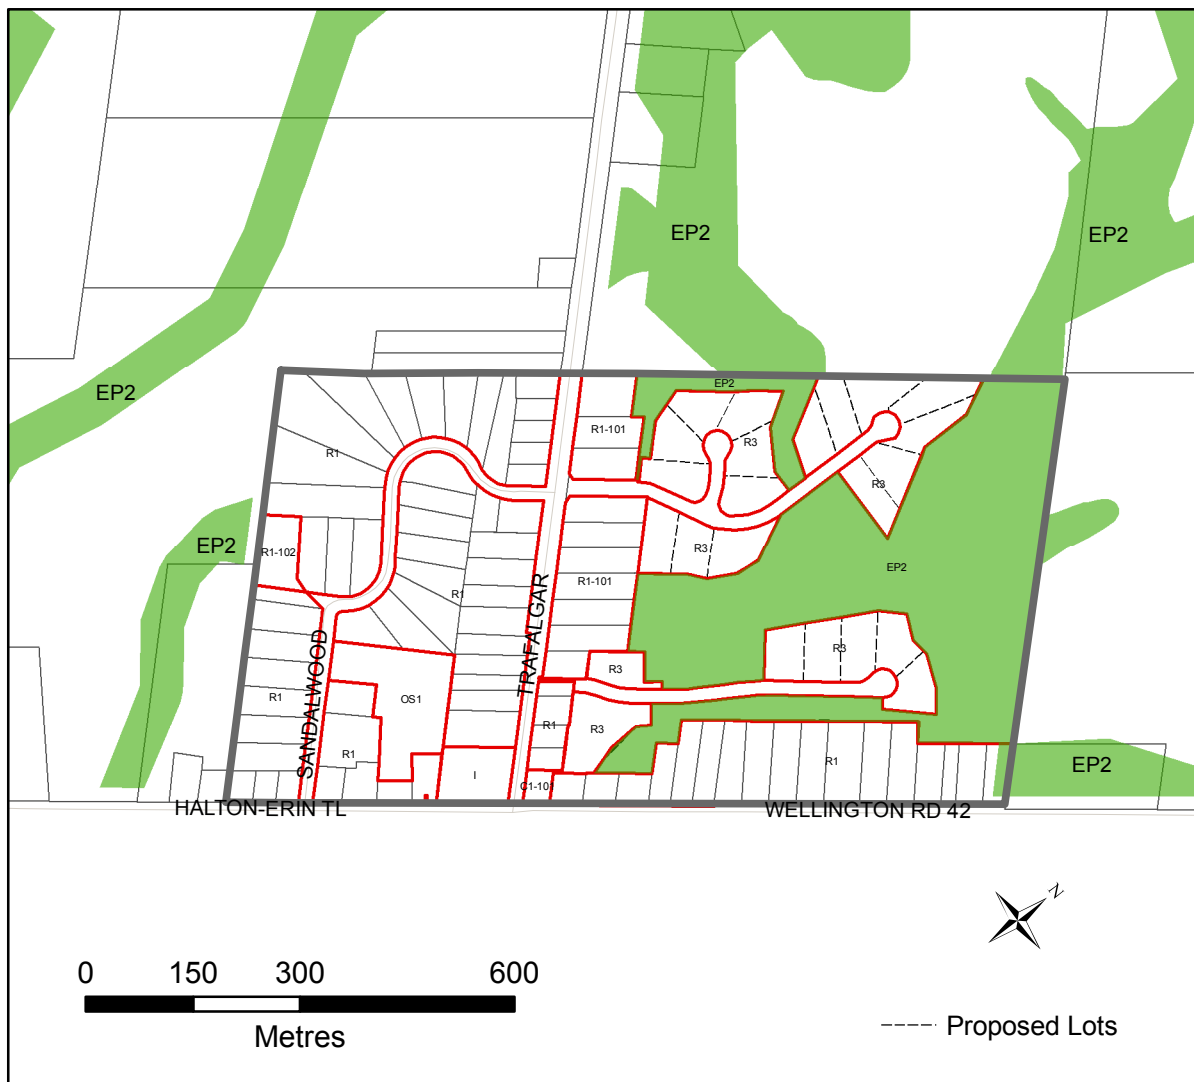

Ballinafad

Schedule F1

Brisbane

Schedule F2

- Legend**
- Zones
 - EP2

Schedule "F"

Town of Erin

By-law No. 07-67

Updated: July 9, 2009.
 Created By: County of Wellington Planning and Development
 Department
 File: F:\Land Information System\Draw\
 Town_of_Erin\New Zoning Maps 2007\Ballinafad and Brisbane Zoning Map.mxd

This is not survey data. All rights reserved.
 May not be reproduced without permission.

Sources:
 County of Wellington Planning and Development
 Department., Teranet 2002. Upper Grand District School Board.

[Go back to Overall Town of Erin Zoning Map](#)

Notes:

1. All Lands are within Agriculture (A) Zone unless otherwise specified.
2. Lands shown in a green solid colour are within the Rural Environmental Protection (EP2) Zone.