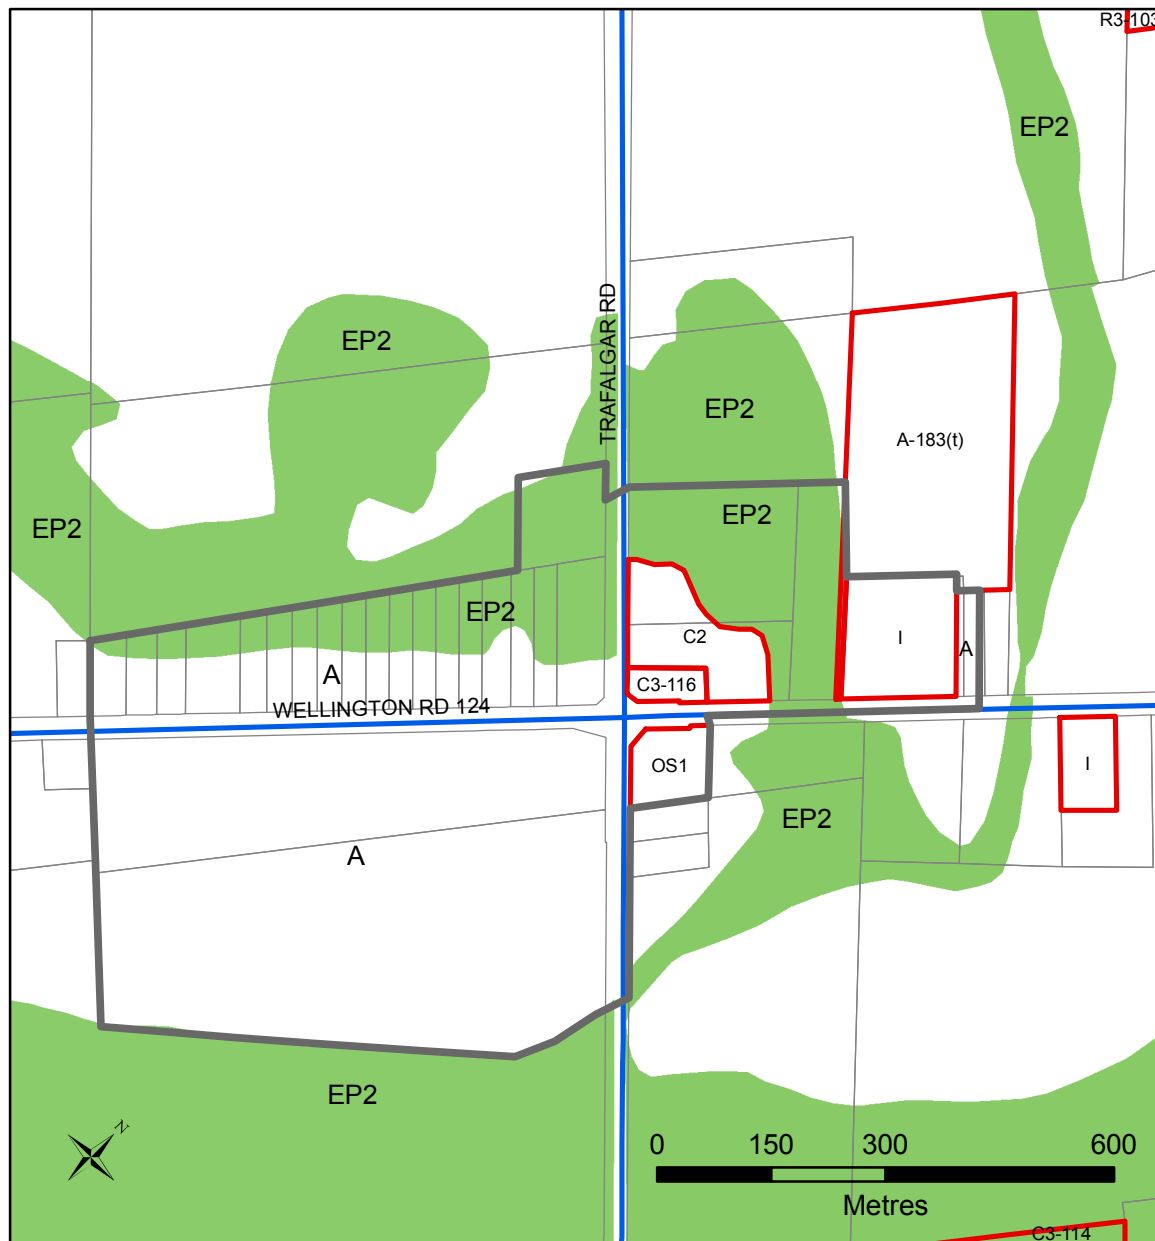

Ballinafad

Schedule F1

Brisbane

Schedule F2

- Legend**
- Zones
 - EP2

Schedule "F"

Town of Erin

By-law No. 07-67

Updated: July 9, 2009.
 Created By: County of Wellington Planning and Development
 Department
 File: F:\Land Information System\Draw\
 Town_of_Erin\New Zoning Maps 2007\Ballinafad and Brisbane Zoning Map.mxd

[Go back to Overall Town of Erin Zoning Map](#)

Notes:

1. All Lands are within Agriculture (A) Zone unless otherwise specified.
2. Lands shown in a green solid colour are within the Rural Environmental Protection (EP2) Zone.