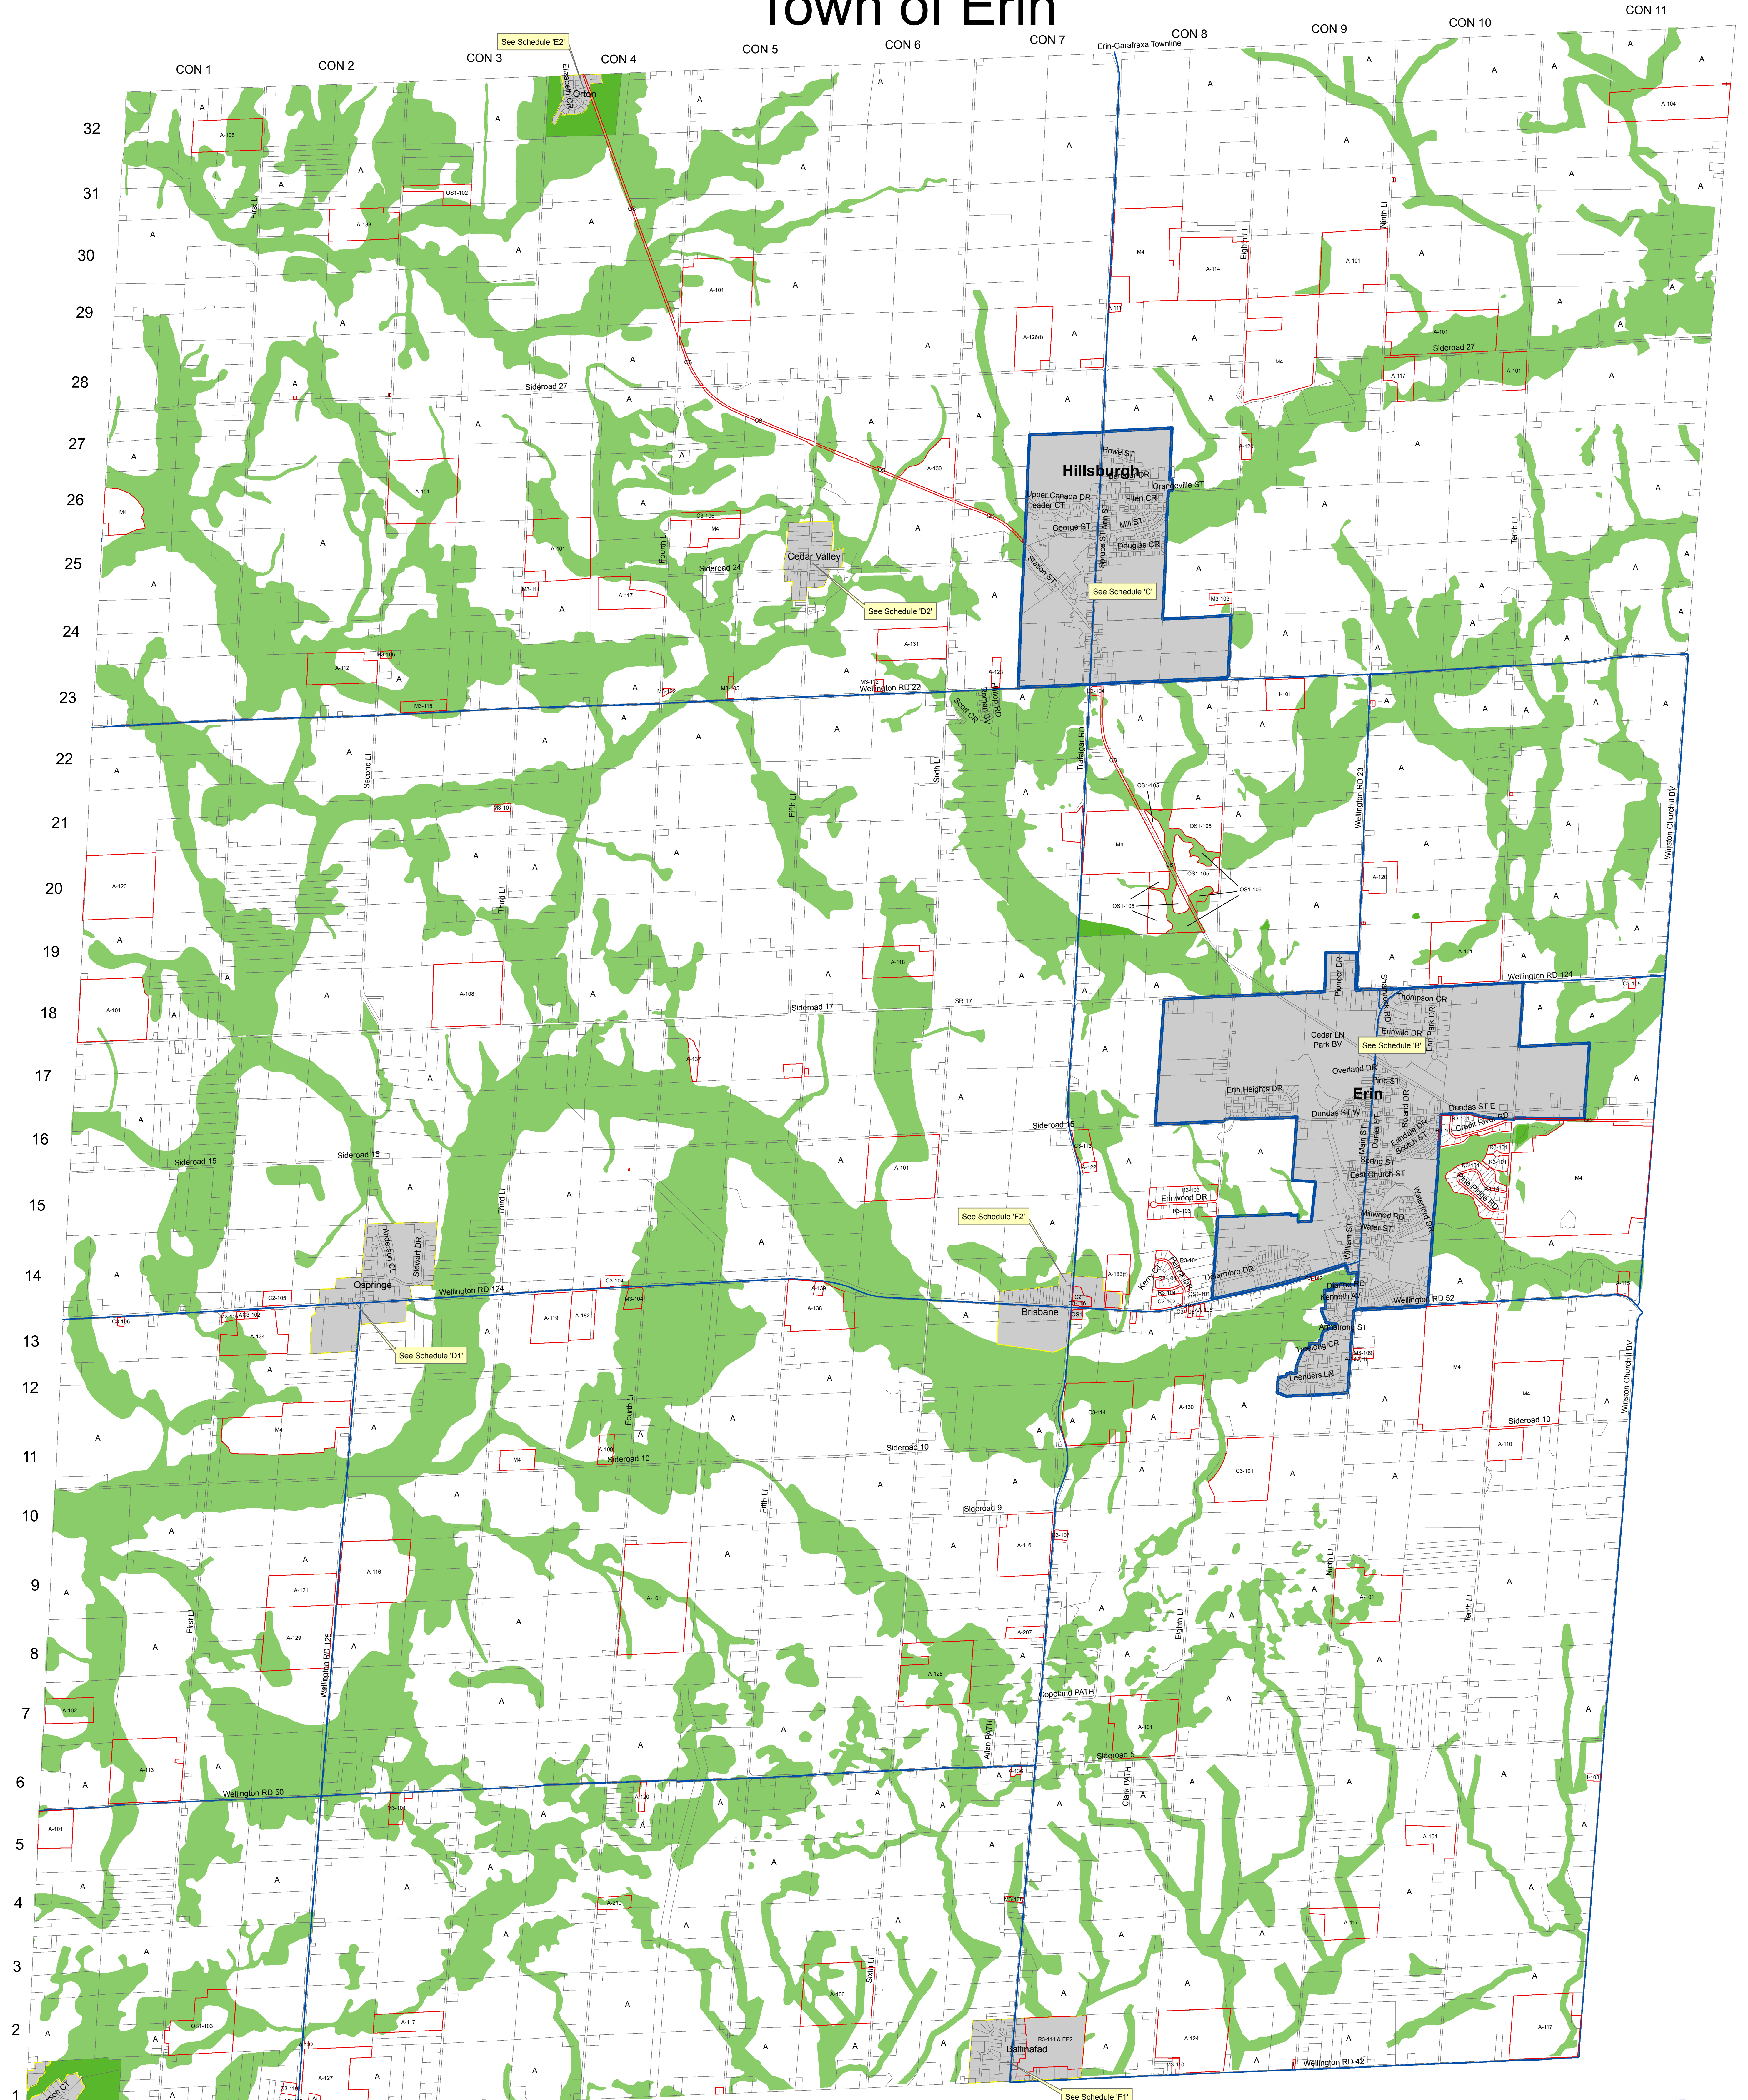

# Town of Erin

## Legend

- A Agricultural
- Site Specific Zoning Provision
- EP2

## Schedule 'A' By-law No. 07-67

Updated: September 9, 2014.  
 Created By: County of Wellington Planning and Development  
 Department  
 File: F:\Land Information System\Draw\Town\_of\_Erin\New Zoning Maps 2007\Town of Erin Schedule A.mxd