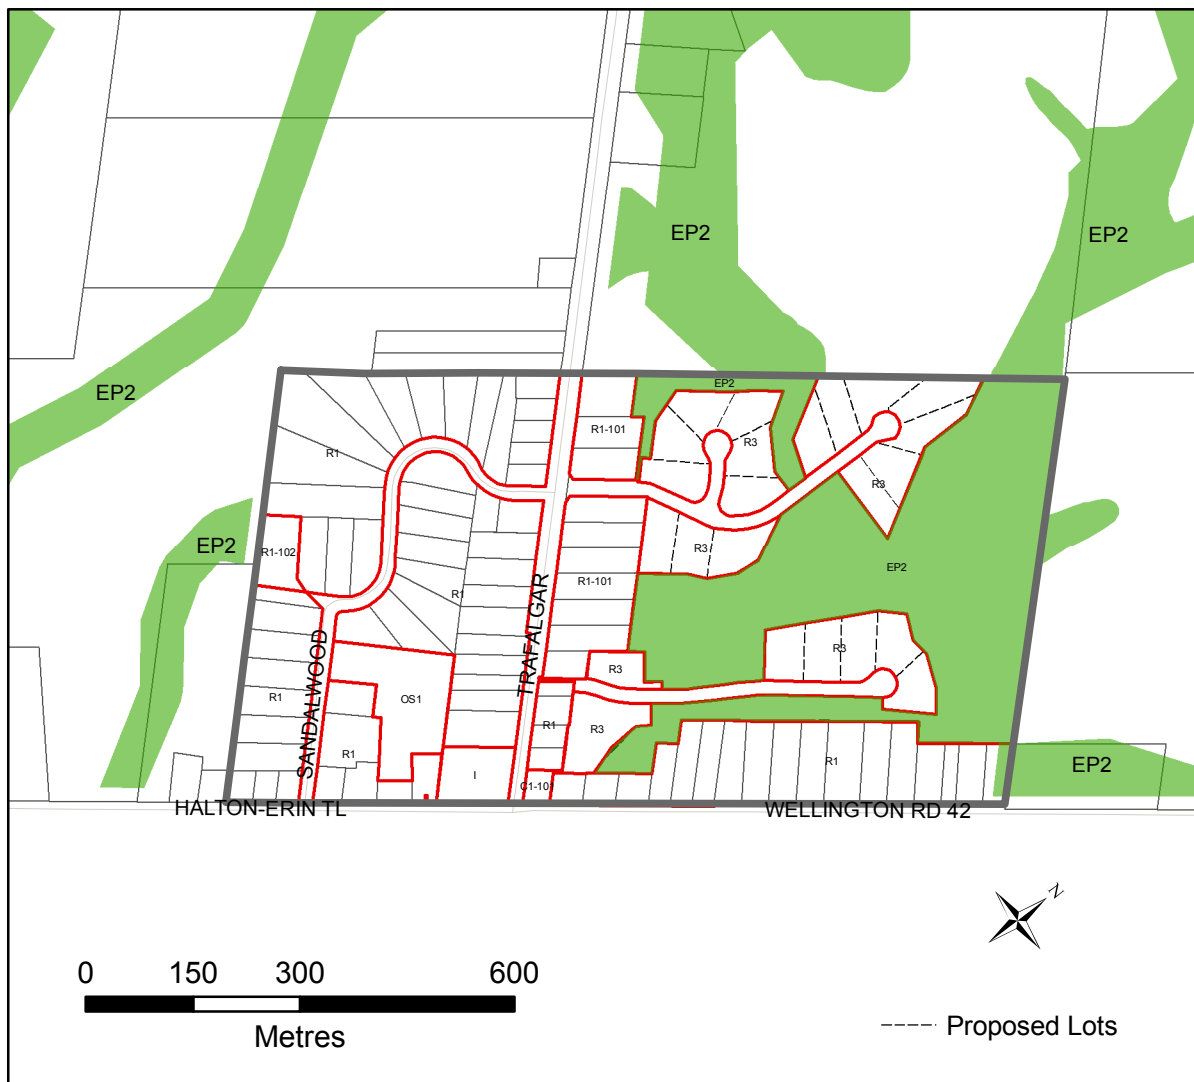

Ballinafad

Schedule F1

Brisbane

Schedule F2

- Legend**
- Zones
 - EP2

Schedule "F"

Town of Erin

By-law No. 07-67

Updated: July 9, 2009.
 Created By: County of Wellington Planning and Development
 Department
 File: F:\Land Information System\Draw\
 Town_of_Erin\New Zoning Maps 2007\Ballinafad and Brisbane Zoning Map.mxd

This is not survey data. All rights reserved.
 May not be reproduced without permission.

Sources:
 County of Wellington Planning and Development
 Department., Teranet 2002. Upper Grand District School Board.

Notes:

1. All Lands are within Agriculture (A) Zone unless otherwise specified.
2. Lands shown in a green solid colour are within the Rural Environmental Protection (EP2) Zone.