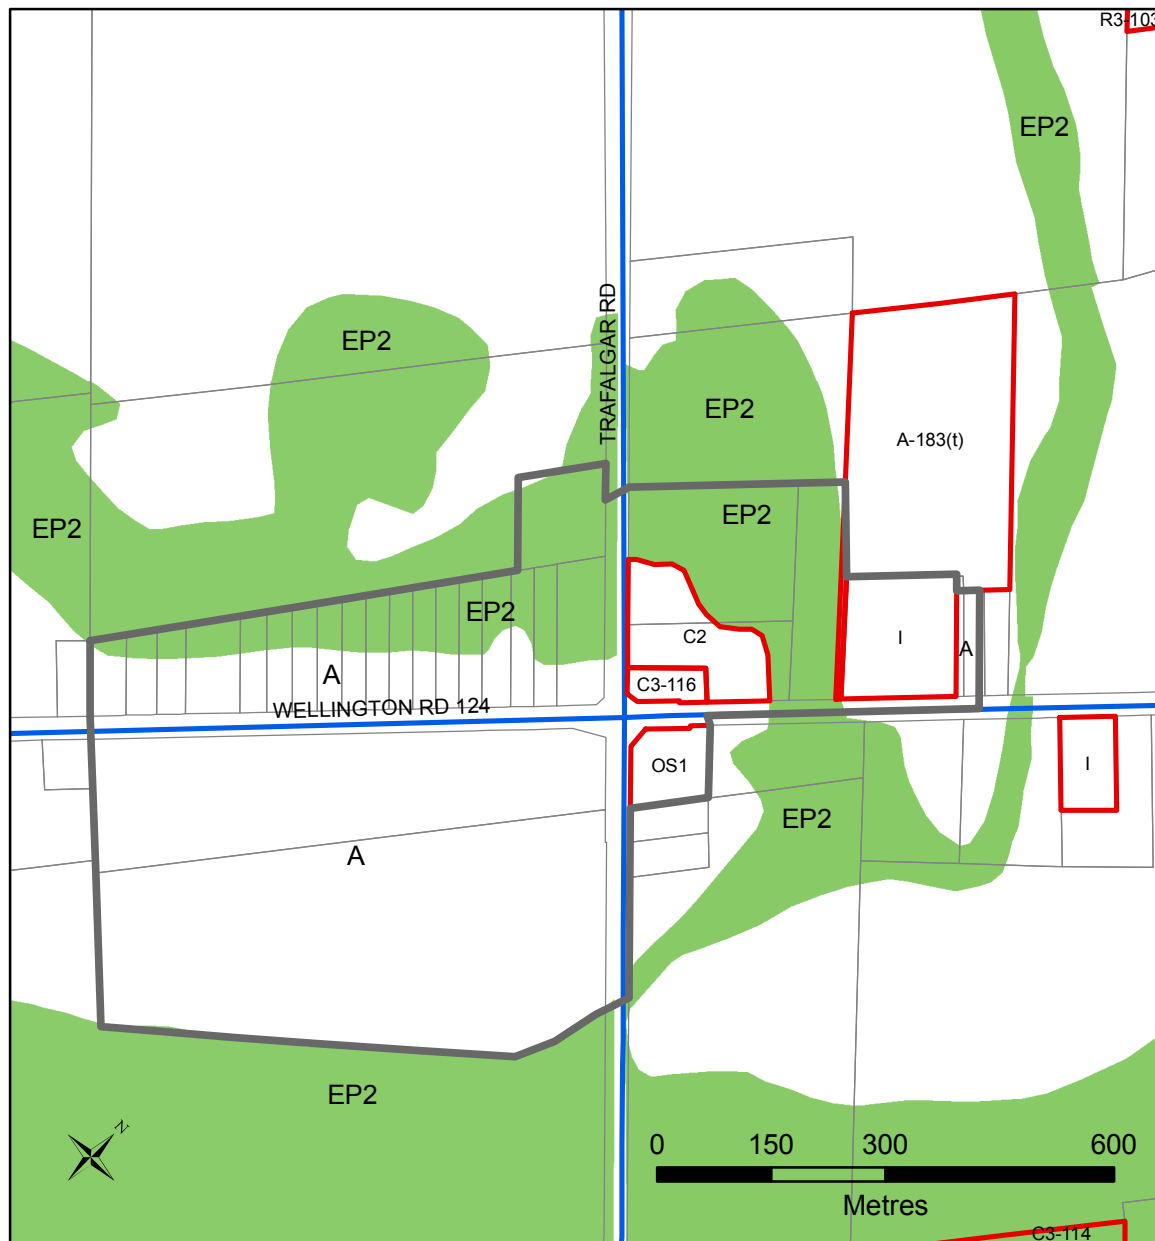

Ballinafad

Schedule F1

Brisbane

Schedule F2

- Legend**
- Zones
 - EP2

Schedule "F"

Town of Erin

By-law No. 07-67

Updated: July 9, 2009.
 Created By: County of Wellington Planning and Development
 Department
 File: F:\Land Information System\Draw\
 Town_of_Erin\New Zoning Maps 2007\Ballinafad and Brisbane Zoning Map.mxd

Notes:

1. All Lands are within Agriculture (A) Zone unless otherwise specified.
2. Lands shown in a green solid colour are within the Rural Environmental Protection (EP2) Zone.