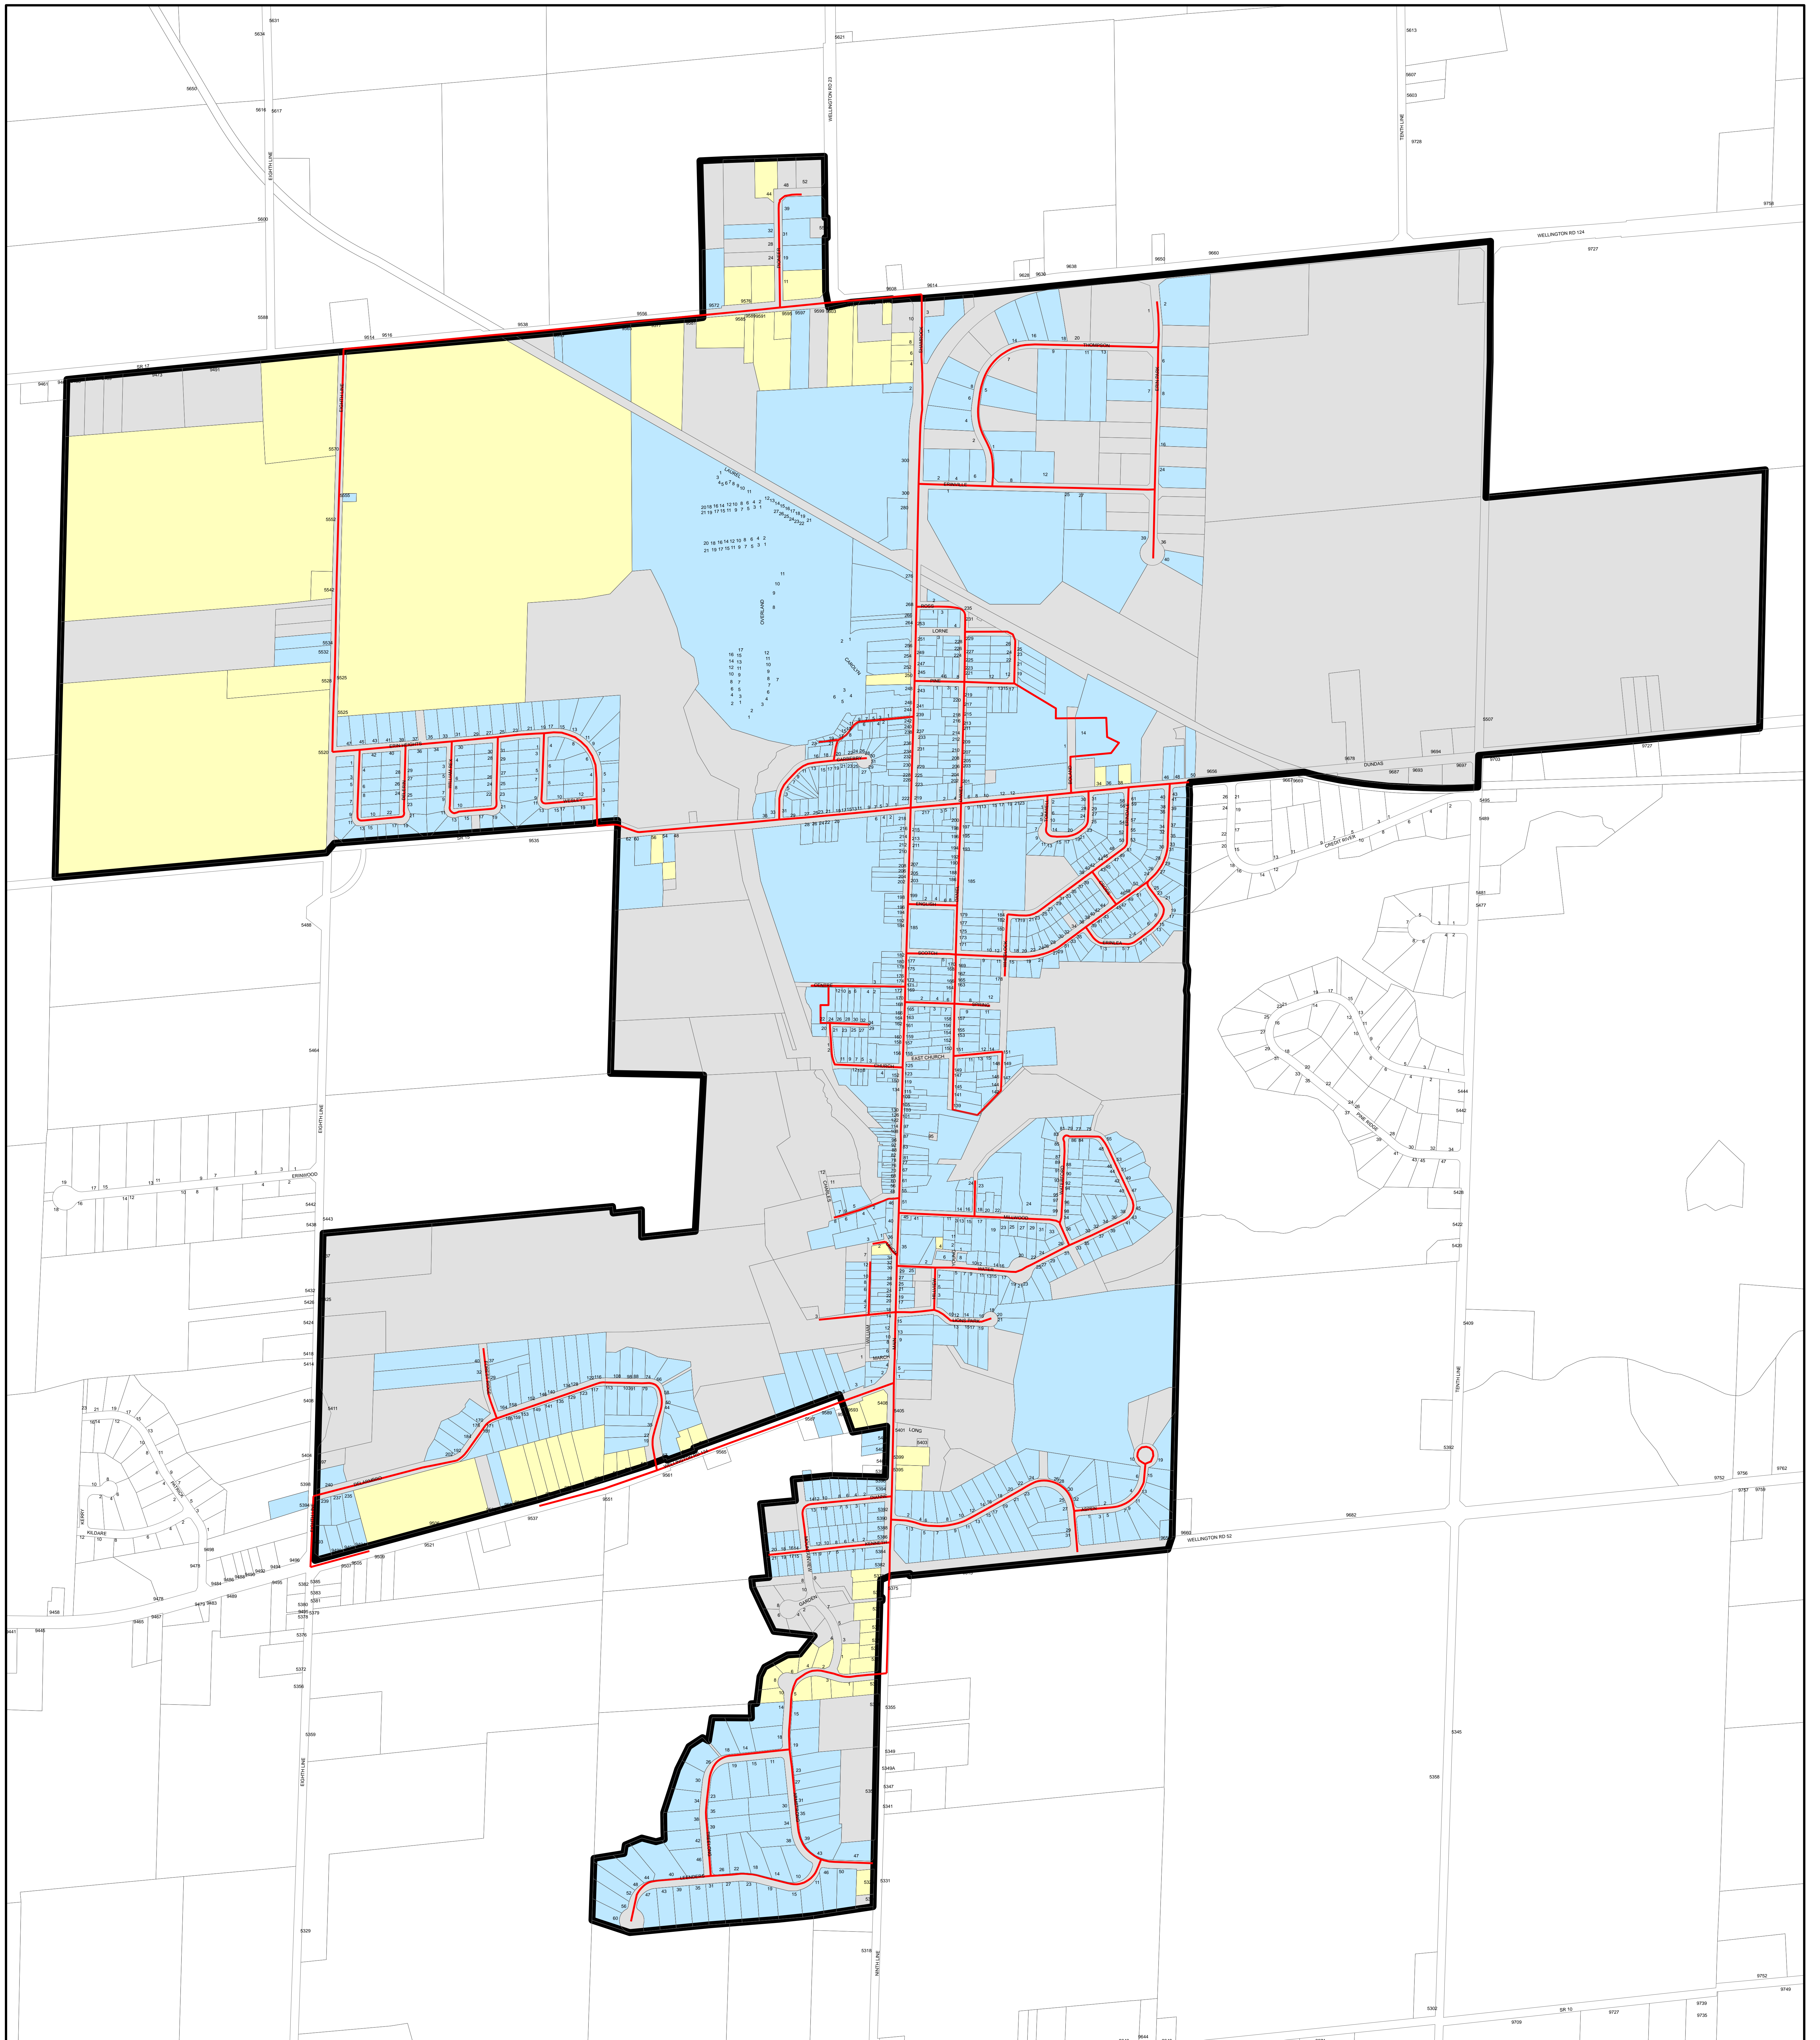

# Village of Erin

## Legend

- 56 Buildings within Urban Boundary not serviced by municipal water
- On Municipal Water
- Urban Boundary
- Erin\_Water\_Main

This is not survey data. All rights reserved.  
May not be reproduced without permission.