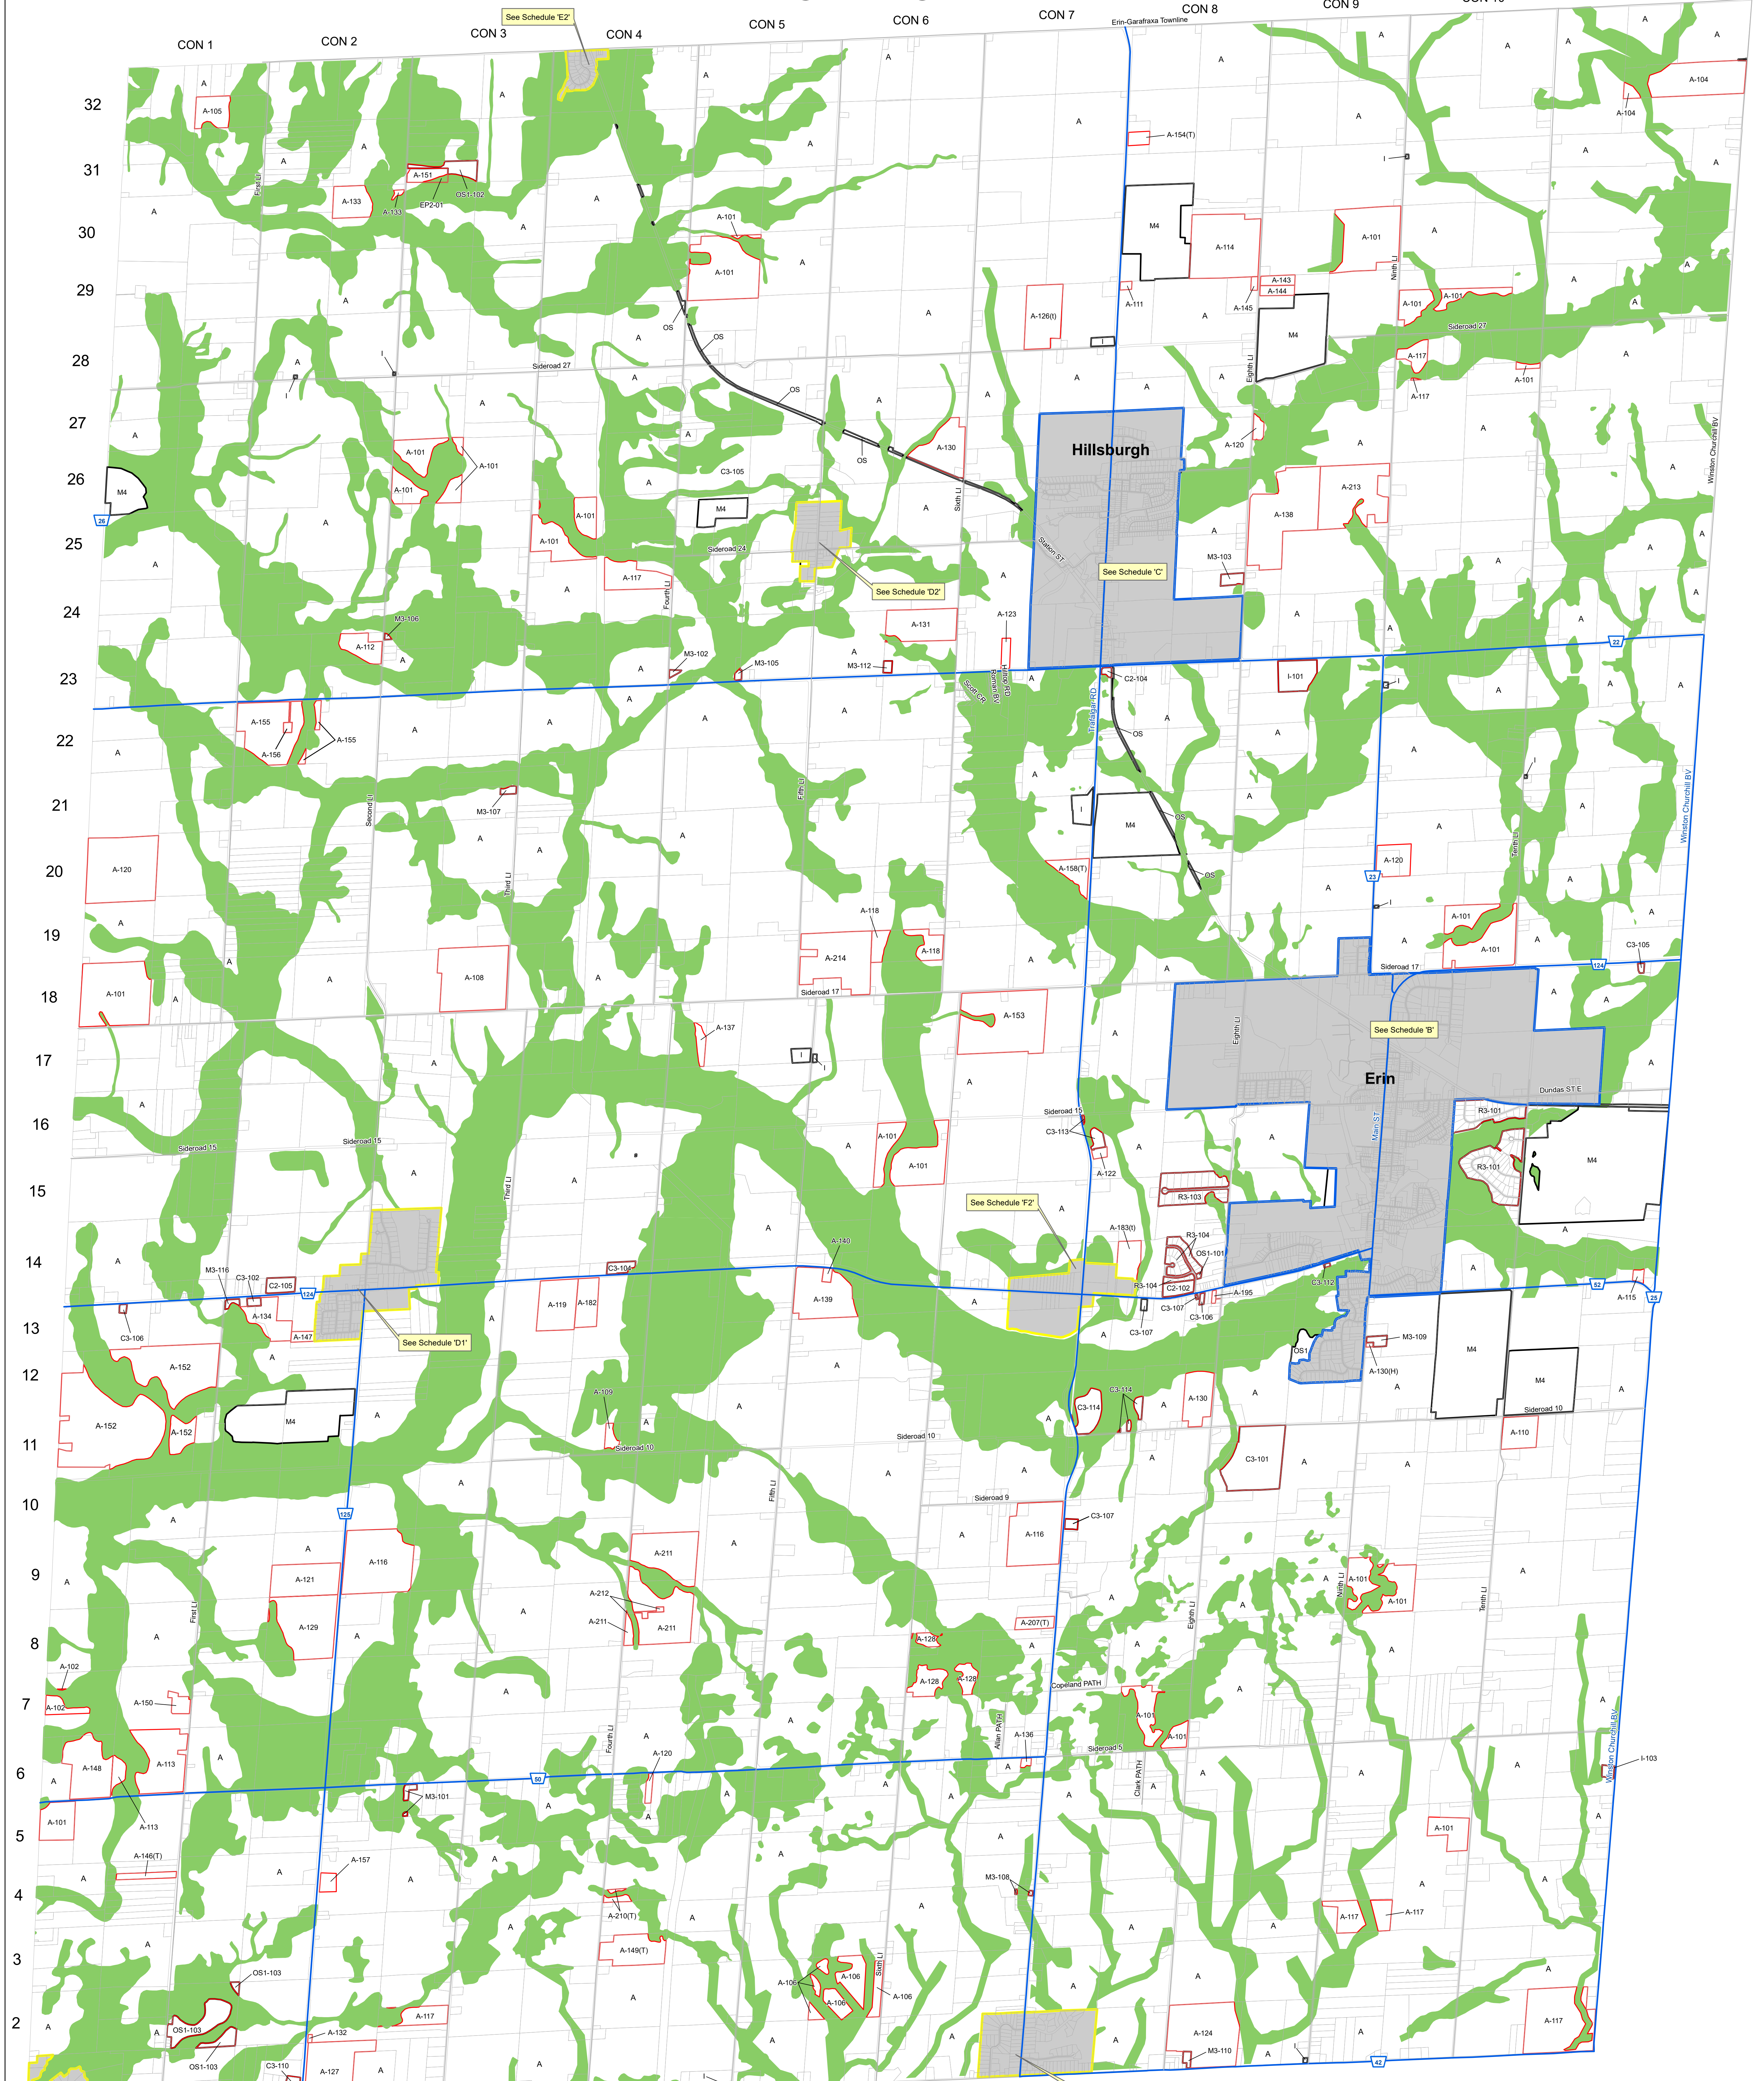

Town of Erin

Legend

- A Agricultural zone unless otherwise specified
- Site Specific Zoning Provision
- EP2

Schedule 'A' By-law No. 07-67

Updated: June 2023
 Created By: County of Wellington Planning and Development Department
 File: F:\LIS\Projects\Zoning\Municipal Zoning By-law Schedule\Erin\ZBL MAPS\Schedule A - Town of Erin.mxd

This is not survey data. All rights reserved.
 May not be reproduced without permission.

Sources:
 County of Wellington Planning and Development Department 2023.

File: F:\LIS\Projects\Zoning\Municipal Zoning By-law Schedule\Erin\ZBL MAPS\Schedule A - Town of Erin.mxd