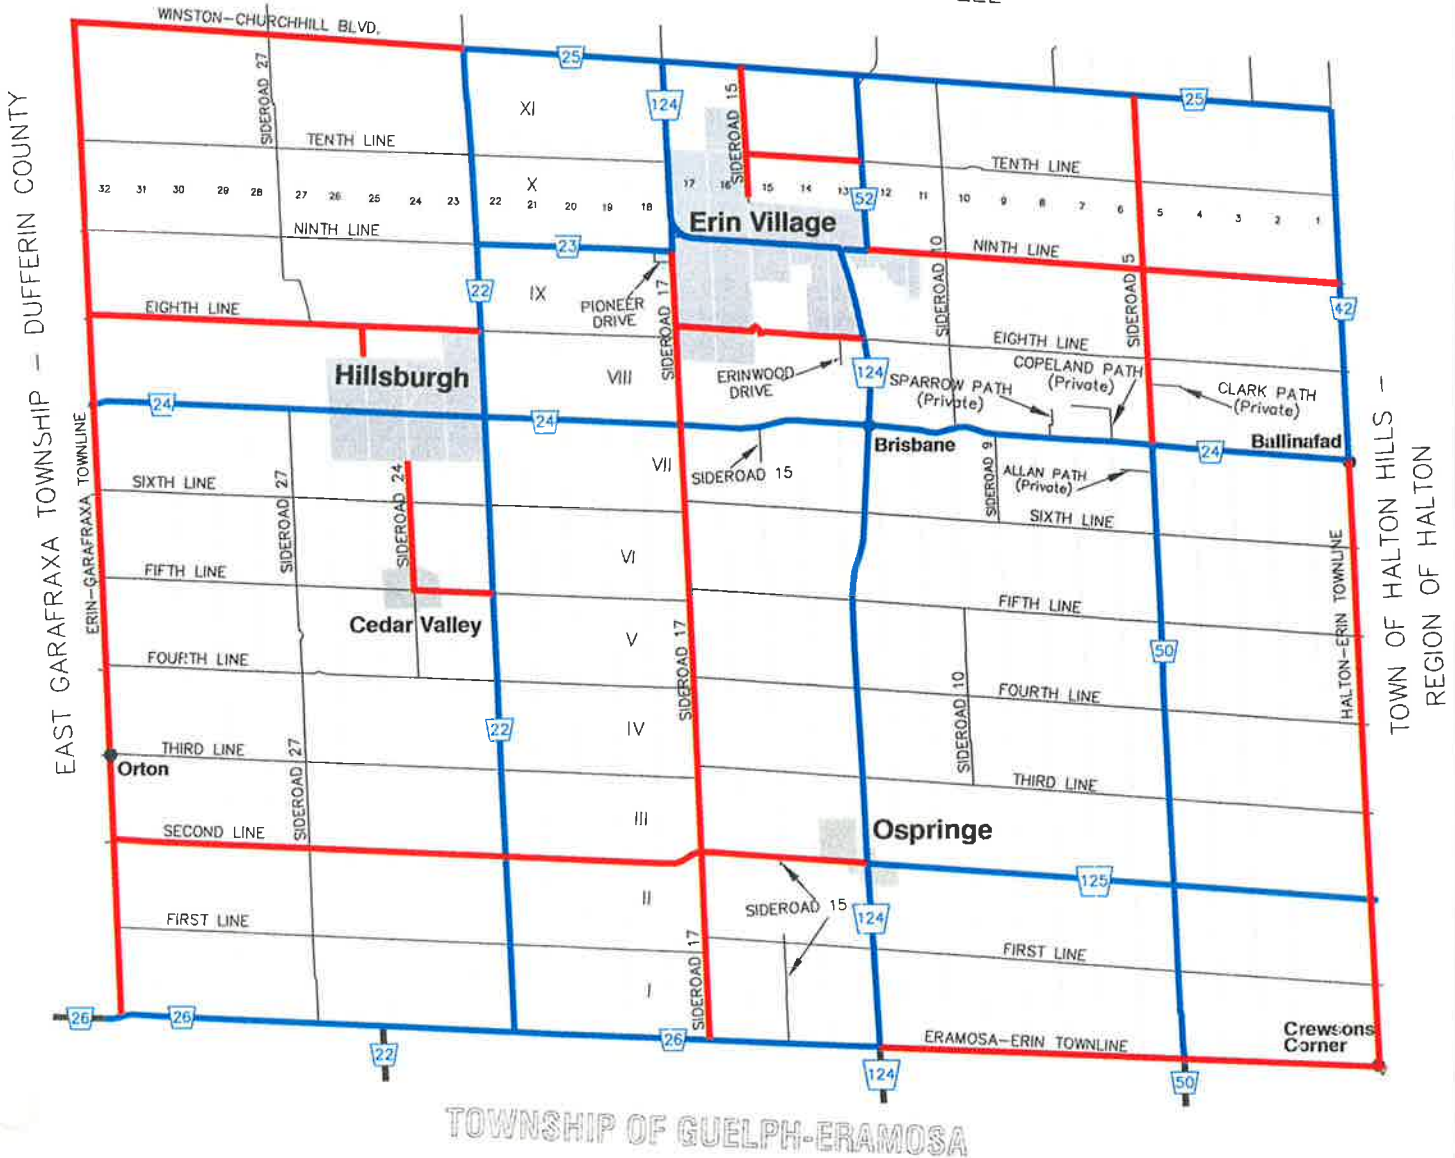

Schedule A to Official Plan Amendment No. 1

Town of Erin Official Plan Road Plan Schedule C

TOWN OF CALEDON – REGION OF PEEL

-  - Arterial Roads
-  - Collector Roads
-  - Local Roads

Scale: