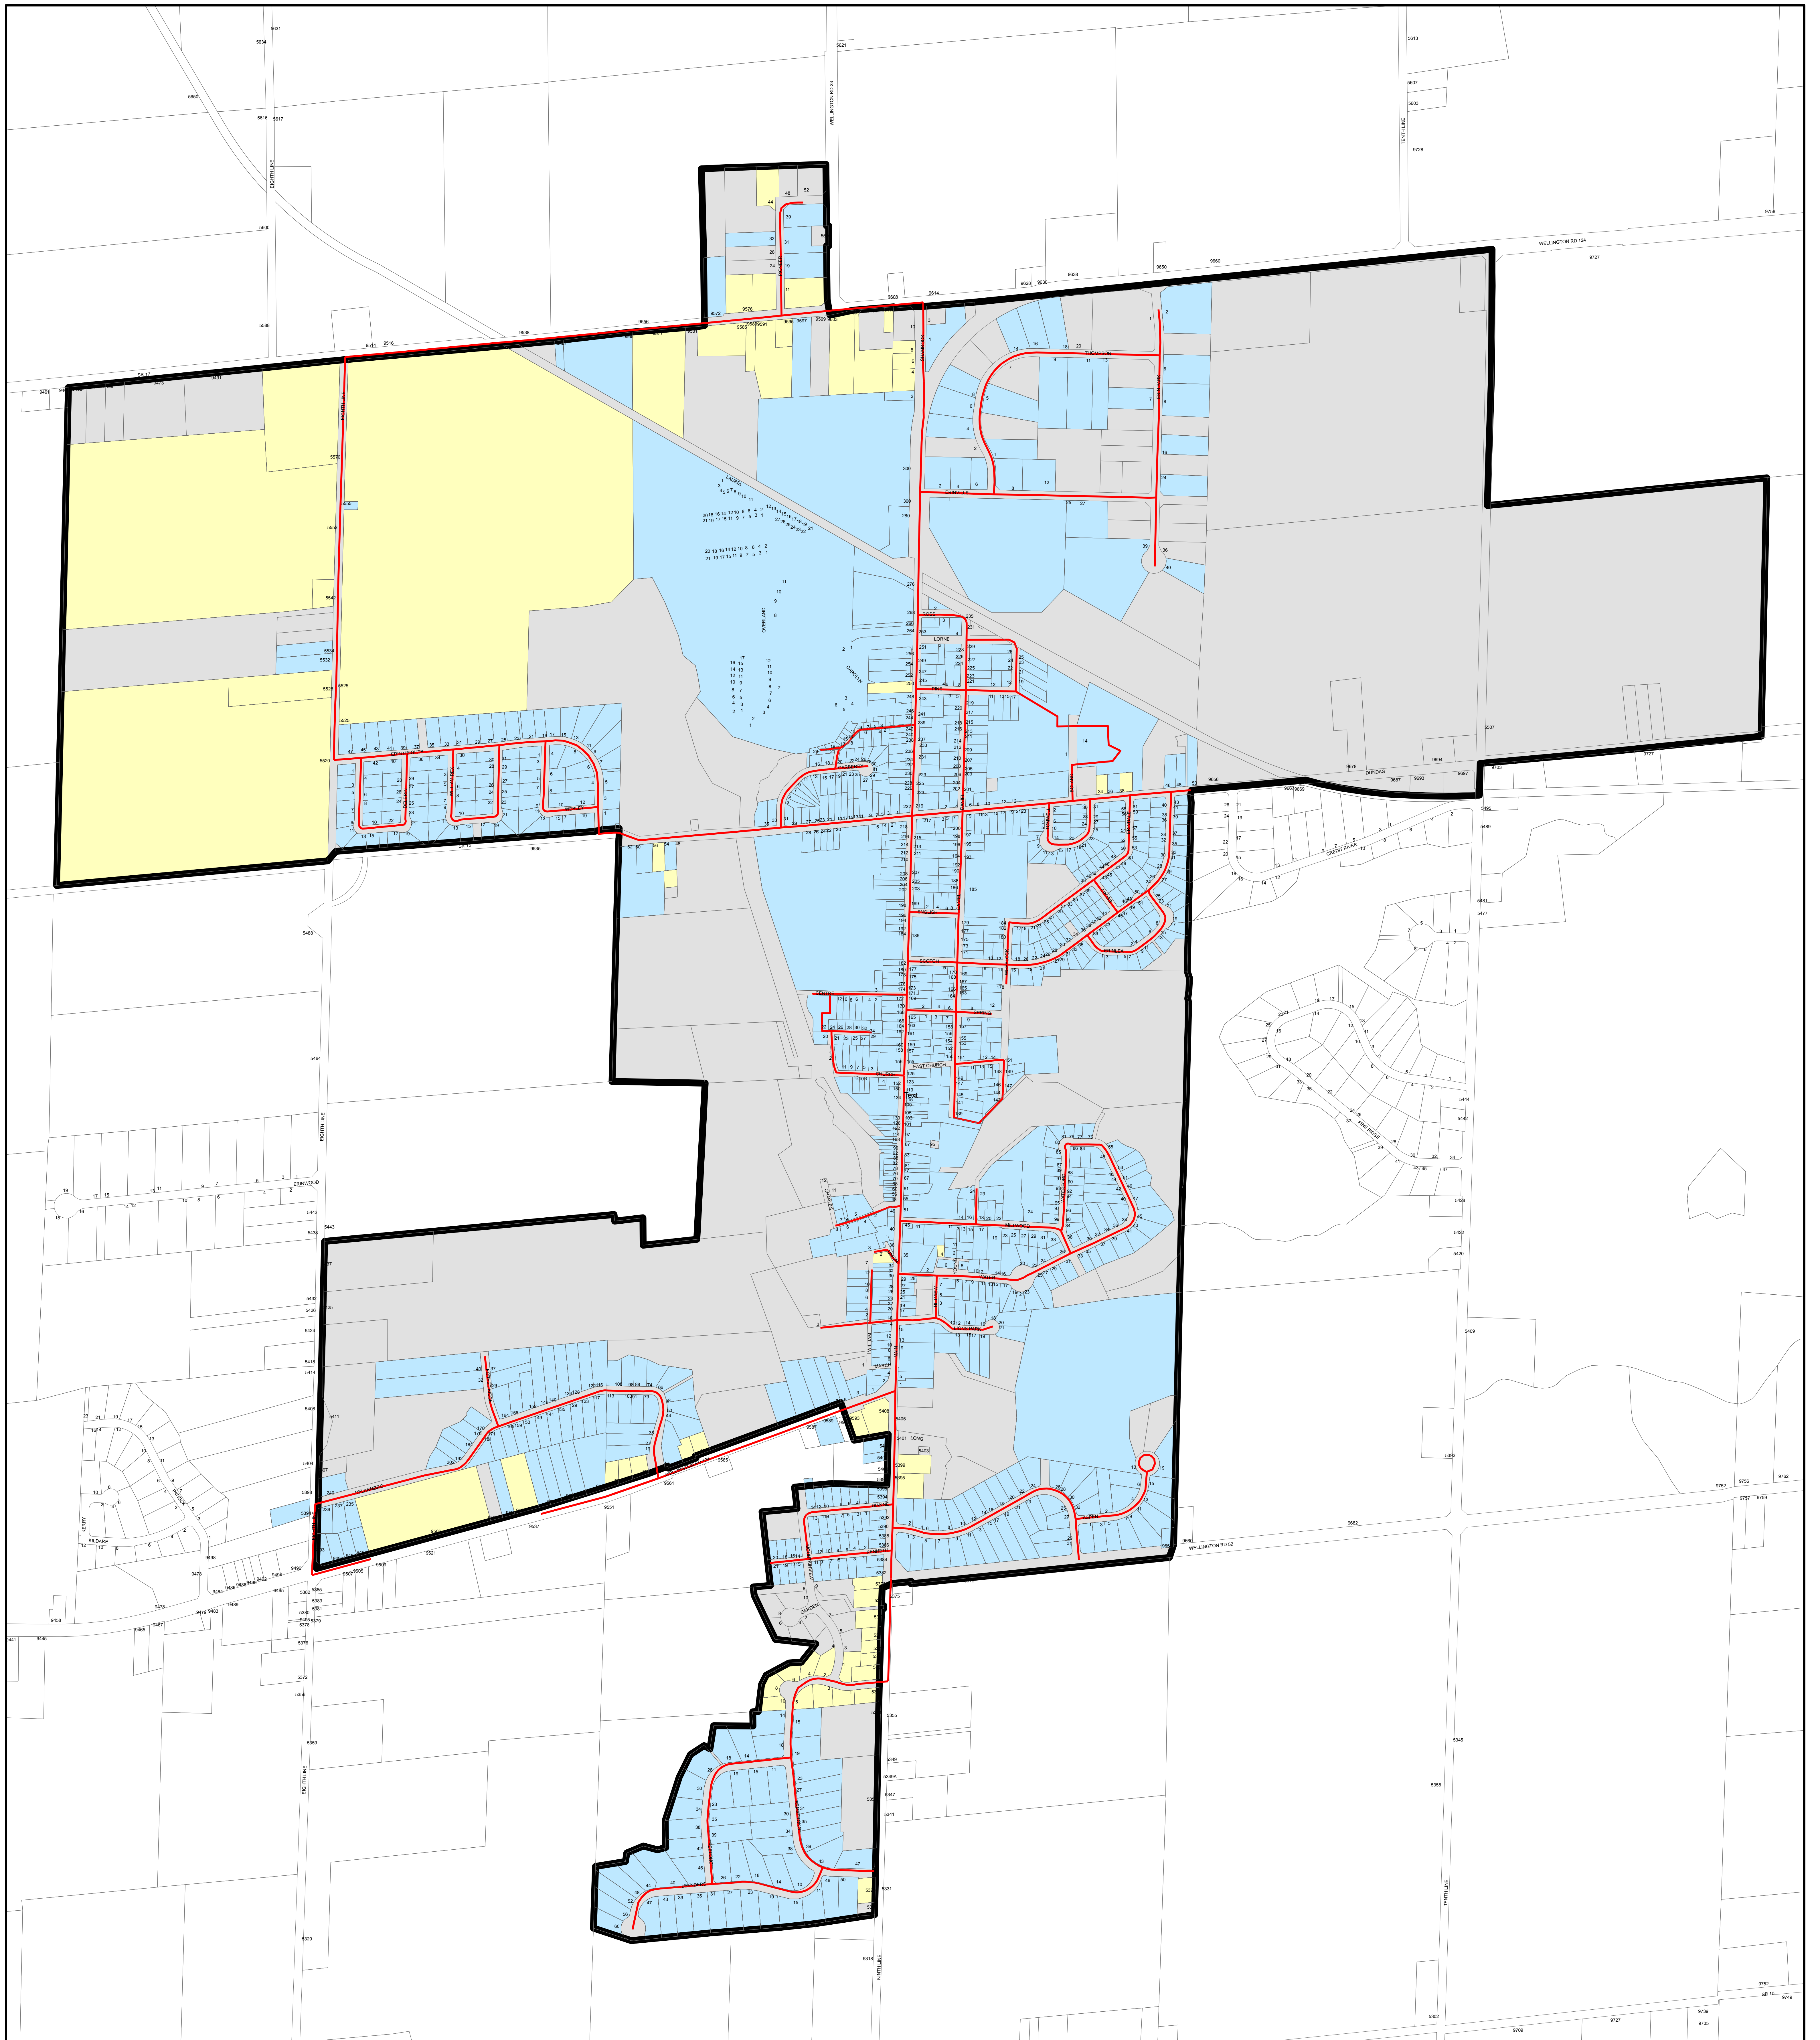

Village of Erin

0 250 500 1,000 1,500 2,000

Meters

Legend

-  Erin_Water_Main
-  56 Buildings within Urban Boundary not serviced by municipal water
-  On Municipal Water
-  Urban Boundary

This is not survey data. All rights reserved.
May not be reproduced without permission.

Sources:
County of Wellington Planning and Development Department 2011.